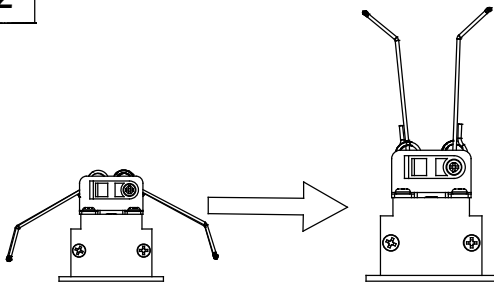

BENTO Downlight recessed

36x84

0-18

Description

Downlight

For downlighting. UGR <10. Maximum visual comfort with invisible lamp effect. Structure material: Aluminium, Polycarbonate. Structure finish: White, Black. Warranty: 2 Years.11Product net weight (Kg): 0.0001Product length (mm): 1281Product width or diameter (mm): 361Product height (mm): 521Ø of the hole for recessing (mm): 36x841Permitted ceiling thickness: 0-1811Class III. Luminaire not suitable for coating with insulation materials. LED. No. of lampholders or LEDs: 3. LED brand: CREE. Maximum power of light source: 6.6 W. Colour temperature: Warm White - 3000K. Colour rendering index: 90. MacAdam Steps: 3. Hours of life: 40.000h L80B20. UGR: 7.5. Photobiological risk: RG2. Real flux (lm): 327. Nominal flux (lm): 345. Lm/Real W: 55. Voltage: 3.1 V. Intensity: 700 mA. Gear included: No, but it is needed.

TRIMLESS

- 3LEDS: 36x84mm
- 6LEDS: 36x164mm
- 12LEDS: 36x323mm
- 18LEDS: 36x482mm
- 3X3LEDS: 90x90mm

TRIM

- 3LEDS: 40x88mm
- 6LEDS: 40x168mm
- 12LEDS: 40x328mm
- 18LEDS: 40x486mm
- 3X3LEDS: 95x95mm

1

TRIM/CON MARCO

2

3

4

TRIMLESS/SIN MARCO