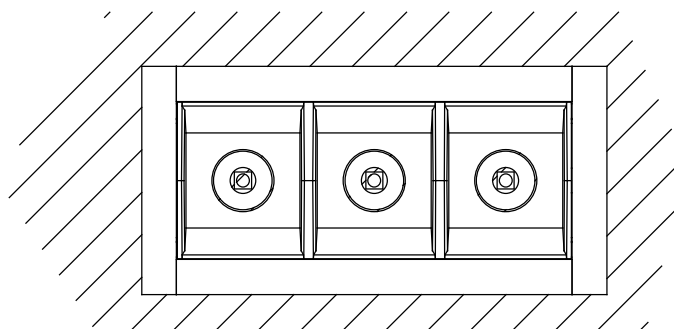

BENTO Downlight recessed

36x84

0-18

Description

Downlight

For downlighting. UGR <10. Maximum visual comfort with invisible lamp effect. Structure material: Aluminium, Polycarbonate. Structure finish: White, Black. Warranty: 2 Years.11Product net weight (Kg): 0.0001Product length (mm): 1281Product width or diameter (mm): 361Product height (mm): 521Ø of the hole for recessing (mm): 36x841Permitted ceiling thickness: 0-1811Class III. Luminaire not suitable for coating with insulation materials. LED. No. of lampholders or LEDs: 3. LED brand: CREE. Maximum power of light source: 6.6 W. Colour temperature: Warm White - 3000K. Colour rendering index: 90. MacAdam Steps: 3. Hours of life: 40.000h L80B20. UGR: 7.5. Photobiological risk: RG2. Real flux (lm): 327. Nominal flux (lm): 345. Lm/Real W: 55. Voltage: 3.1 V. Intensity: 700 mA. Gear included: No, but it is needed.

GEAR

This item requires gear. It is not included.

Luminaire

Warranty: 2 Years

Logistics

Energy Efficiency: LED A++
EAN Code: 8435526843176
Net Weight (Kg): 0.000
Packing: 190 x 200 x 100
Masterbox: 1

The photograph may not match the reference exactly. Please read the product description to identify the finish.

TRIMLESS

- 3LEDS: 36x84mm
- 6LEDS: 36x164mm
- 12LEDS: 36x323mm
- 18LEDS: 36x482mm
- 3X3LEDS: 90x90mm

TRIM

- 3LEDS: 40x88mm
- 6LEDS: 40x168mm
- 12LEDS: 40x328mm
- 18LEDS: 40x486mm
- 3X3LEDS: 95x95mm

1

TRIM/CON MARCO

2

3

4

TRIMLESS/SIN MARCO