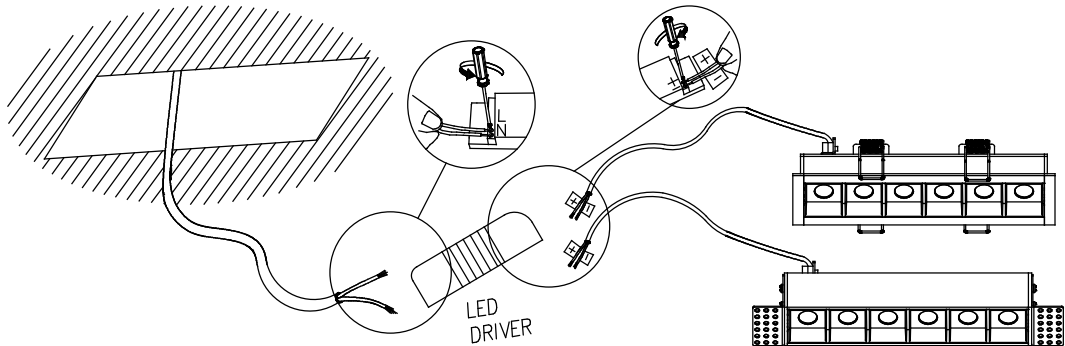

BENTO Downlight recessed

36x84

0-18

Description

Downlight

For downlighting. UGR <10. Maximum visual comfort with invisible lamp effect. Structure material: Aluminium, Polycarbonate. Structure finish: White, Black. Warranty: 2 Years.11Product net weight (Kg): 0.0001Product length (mm): 1281Product width or diameter (mm): 361Product height (mm): 521Ø of the hole for recessing (mm): 36x841Permitted ceiling thickness: 0-1811Class III. Luminaire not suitable for coating with insulation materials. LED. No. of lampholders or LEDs: 3. LED brand: CREE. Maximum power of light source: 6.6 W. Colour temperature: Warm White - 3000K. Colour rendering index: 90. MacAdam Steps: 3. Hours of life: 40.000h L80B20. UGR: 7.5. Photobiological risk: RG2. Real flux (lm): 327. Nominal flux (lm): 345. Lm/Real W: 55. Voltage: 3.1 V. Intensity: 700 mA. Gear included: No, but it is needed.

GEAR

This item requires gear. It is not included.

Luminaire

Warranty: 2 Years

Logistics

Energy Efficiency: LED A++
EAN Code: 8435526843176
Net Weight (Kg): 0.000
Packing: 190 x 200 x 100
Masterbox: 1

The photograph may not match the reference exactly. Please read the product description to identify the finish.

TRIMLESS

- 3LEDS: 36x84mm
- 6LEDS: 36x164mm
- 12LEDS: 36x323mm
- 18LEDS: 36x482mm
- 3X3LEDS: 90x90mm

TRIM

- 3LEDS: 40x88mm
- 6LEDS: 40x168mm
- 12LEDS: 40x328mm
- 18LEDS: 40x486mm
- 3X3LEDS: 95x95mm

1

TRIM/CON MARCO

2

3

4

TRIMLESS/SIN MARCO