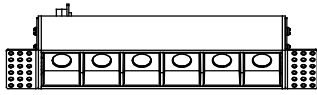

BENTO Downlight recessed

36x84

0-18

Description

Downlight

For downlighting. UGR <10. Maximum visual comfort with invisible lamp effect. Structure material: Aluminium, Polycarbonate. Structure finish: White, Black. Warranty: 2 Years.11Product net weight (Kg): 0.0001Product length (mm): 1281Product width or diameter (mm): 361Product height (mm): 521Ø of the hole for recessing (mm): 36x841Permitted ceiling thickness: 0-1811Class III. Luminaire not suitable for coating with insulation materials. LED. No. of lampholders or LEDs: 3. LED brand: CREE. Maximum power of light source: 6.6 W. Colour temperature: Warm White - 3000K. Colour rendering index: 90. MacAdam Steps: 3. Hours of life: 40.000h L80B20. UGR: 7.5. Photobiological risk: RG2. Real flux (lm): 327. Nominal flux (lm): 345. Lm/Real W: 55. Voltage: 3.1 V. Intensity: 700 mA. Gear included: No, but it is needed.

GEAR

This item requires gear. It is not included.

Luminaire

Warranty: 2 Years

Logistics

Energy Efficiency: LED A++
EAN Code: 8435526843176
Net Weight (Kg): 0.000
Packing: 190 x 200 x 100
Masterbox: 1

The photograph may not match the reference exactly. Please read the product description to identify the finish.

TRIMLESS

- 3LEDS: 36x84mm
- 6LEDS: 36x164mm
- 12LEDS: 36x323mm
- 18LEDS: 36x482mm
- 3X3LEDS: 90x90mm

TRIM

- 3LEDS: 40x88mm
- 6LEDS: 40x168mm
- 12LEDS: 40x328mm
- 18LEDS: 40x486mm
- 3X3LEDS: 95x95mm

1

TRIM/CON MARCO