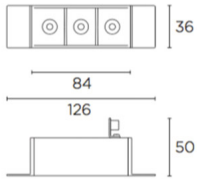

BENTO Downlight recessed

36x84

0-18

Description

Downlight

For downlighting. UGR <10. Maximum visual comfort with invisible lamp effect. Structure material: Aluminium, Polycarbonate. Structure finish: White, Black. Warranty: 2 Years.11Product net weight (Kg): 0.0001Product length (mm): 1281Product width or diameter (mm): 361Product height (mm): 521Ø of the hole for recessing (mm): 36x841Permitted ceiling thickness: 0-1811Class III. Luminaire not suitable for coating with insulation materials. LED. No. of lampholders or LEDs: 3. LED brand: CREE. Maximum power of light source: 6.6 W. Colour temperature: Warm White - 3000K. Colour rendering index: 90. MacAdam Steps: 3. Hours of life: 40.000h L80B20. UGR: 7.5. Photobiological risk: RG2. Real flux (lm): 327. Nominal flux (lm): 345. Lm/Real W: 55. Voltage: 3.1 V. Intensity: 700 mA. Gear included: No, but it is needed.

Finish

White
Black

Material

Aluminium
Polycarbonate

TECHNICAL CHARACTERISTICS

Light source

Light source: LED CREE
Output (W): 6.6 W
Color temperature: Warm White - 3000K
CRI: 90
Real Lumen: 327
Nominal Lumen: 345
Qty Leds: 3
Lm/Real W: 55
Life Time: 40.000h L80B20
Bin / Grup: 7C1 o 7B4
MacAdam steps: 3
UGR: 7.5
Photobiological risk: RG2

GEAR

This item requires gear. It is not included.

Luminaire

Warranty: 2 Years

Logistics

Energy Efficiency: LED A++
EAN Code: 8435526843176
Net Weight (Kg): 0.000
Packing: 190 x 200 x 100
Masterbox: 1

The photograph may not match the reference exactly. Please read the product description to identify the finish.

TRIMLESS

- 3LEDS: 36x84mm
- 6LEDS: 36x164mm
- 12LEDS: 36x323mm
- 18LEDS: 36x482mm
- 3X3LEDS: 90x90mm

TRIM

- 3LEDS: 40x88mm
- 6LEDS: 40x168mm
- 12LEDS: 40x328mm
- 18LEDS: 40x486mm
- 3X3LEDS: 95x95mm

1

TRIM/CON MARCO