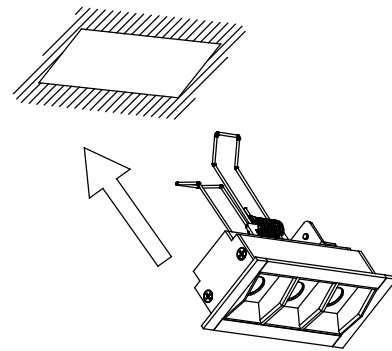

BENTO Downlight recessed

36x84

0-18

Description

Downlight

For downlighting. UGR <10. Maximum visual comfort with invisible lamp effect. Structure material: Aluminium, Polycarbonate. Structure finish: White, Black. Warranty: 2 Years.11Product net weight (Kg): 0.0001Product length (mm): 1281Product width or diameter (mm): 361Product height (mm): 521Ø of the hole for recessing (mm): 36x841Permitted ceiling thickness: 0-1811Class III. Luminaire not suitable for coating with insulation materials. LED. No. of lampholders or LEDs: 3. LED brand: CREE. Maximum power of light source: 6.6 W. Colour temperature: Warm White - 3000K. Colour rendering index: 90. MacAdam Steps: 3. Hours of life: 40.000h L80B20. UGR: 7.5. Photobiological risk: RG2. Real flux (lm): 327. Nominal flux (lm): 345. Lm/Real W: 55. Voltage: 3.1 V. Intensity: 700 mA. Gear included: No, but it is needed.

TRIMLESS

- 3LEDS: 36x84mm
- 6LEDS: 36x164mm
- 12LEDS: 36x323mm
- 18LEDS: 36x482mm
- 3X3LEDS: 90x90mm

TRIM

- 3LEDS: 40x88mm
- 6LEDS: 40x168mm
- 12LEDS: 40x328mm
- 18LEDS: 40x486mm
- 3X3LEDS: 95x95mm

1

TRIM/CON MARCO

2

3

4

TRIMLESS/SIN MARCO