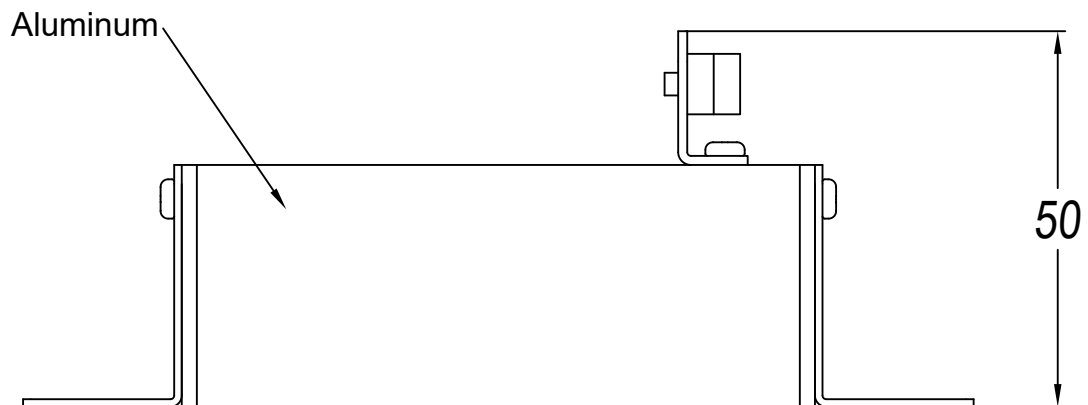

BENTO Downlight recessed

36x84

0-18

Description

Downlight

For downlighting. UGR <10. Maximum visual comfort with invisible lamp effect. Structure material: Aluminium, Polycarbonate. Structure finish: White, Black. Warranty: 2 Years.11Product net weight (Kg): 0.0001Product length (mm): 1281Product width or diameter (mm): 361Product height (mm): 521Ø of the hole for recessing (mm): 36x841Permitted ceiling thickness: 0-1811Class III. Luminaire not suitable for coating with insulation materials. LED. No. of lampholders or LEDs: 3. LED brand: CREE. Maximum power of light source: 6.6 W. Colour temperature: Warm White - 3000K. Colour rendering index: 90. MacAdam Steps: 3. Hours of life: 40.000h L80B20. UGR: 7.5. Photobiological risk: RG2. Real flux (lm): 327. Nominal flux (lm): 345. Lm/Real W: 55. Voltage: 3.1 V. Intensity: 700 mA. Gear included: No, but it is needed.

Finish

White
Black

Material

Aluminium
Polycarbonate

TECHNICAL CHARACTERISTICS

Light source

Light source: LED CREE
Output (W): 6.6 W
Color temperature: Warm White - 3000K
CRI: 90
Real Lumen: 327
Nominal Lumen: 345
Qty Leds: 3
Lm/Real W: 55
Life Time: 40.000h L80B20
Bin / Grup: 7C1 o 7B4
MacAdam steps: 3
UGR: 7.5
Photobiological risk: RG2

GEAR

This item requires gear. It is not included.

Luminaire

Warranty: 2 Years

Logistics

Energy Efficiency: LED A++
EAN Code: 8435526843176
Net Weight (Kg): 0.000
Packing: 190 x 200 x 100
Masterbox: 1

The photograph may not match the reference exactly. Please read the product description to identify the finish.

TRIMLESS

- 3LEDS: 36x84mm
- 6LEDS: 36x164mm
- 12LEDS: 36x323mm
- 18LEDS: 36x482mm
- 3X3LEDS: 90x90mm

TRIM

- 3LEDS: 40x88mm
- 6LEDS: 40x168mm
- 12LEDS: 40x328mm
- 18LEDS: 40x486mm
- 3X3LEDS: 95x95mm

1

TRIM/CON MARCO