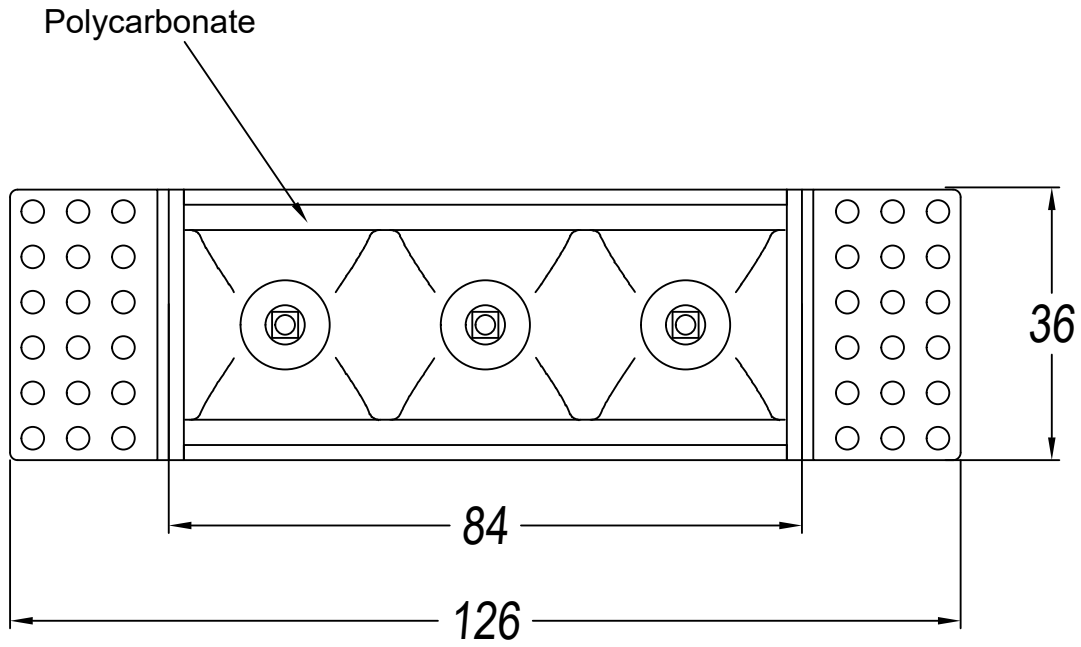

BENTO Downlight recessed

36x84

0-18

Description

Downlight

For downlighting. UGR <10. Maximum visual comfort with invisible lamp effect. Structure material: Aluminium, Polycarbonate. Structure finish: White, Black. Warranty: 2 Years.11Product net weight (Kg): 0.0001Product length (mm): 1281Product width or diameter (mm): 361Product height (mm): 521Ø of the hole for recessing (mm): 36x841Permitted ceiling thickness: 0-1811Class III. Luminaire not suitable for coating with insulation materials. LED. No. of lampholders or LEDs: 3. LED brand: CREE. Maximum power of light source: 6.6 W. Colour temperature: Warm White - 3000K. Colour rendering index: 90. MacAdam Steps: 3. Hours of life: 40.000h L80B20. UGR: 7.5. Photobiological risk: RG2. Real flux (lm): 327. Nominal flux (lm): 345. Lm/Real W: 55. Voltage: 3.1 V. Intensity: 700 mA. Gear included: No, but it is needed.

Finish

White
Black

Material

Aluminium
Polycarbonate

TECHNICAL CHARACTERISTICS

Light source

Light source: LED CREE
Output (W): 6.6 W
Color temperature: Warm White - 3000K
CRI: 90
Real Lumen: 327
Nominal Lumen: 345
Qty Leds: 3
Lm/Real W: 55
Life Time: 40.000h L80B20
Bin / Grup: 7C1 o 7B4
MacAdam steps: 3
UGR: 7.5
Photobiological risk: RG2

GEAR

This item requires gear. It is not included.

Luminaire

Warranty: 2 Years

Logistics

Energy Efficiency: LED A++
EAN Code: 8435526843176
Net Weight (Kg): 0.000
Packing: 190 x 200 x 100
Masterbox: 1

The photograph may not match the reference exactly. Please read the product description to identify the finish.

TRIMLESS

- 3LEDS: 36x84mm
- 6LEDS: 36x164mm
- 12LEDS: 36x323mm
- 18LEDS: 36x482mm
- 3X3LEDS: 90x90mm

TRIM

- 3LEDS: 40x88mm
- 6LEDS: 40x168mm
- 12LEDS: 40x328mm
- 18LEDS: 40x486mm
- 3X3LEDS: 95x95mm

1

TRIM/CON MARCO