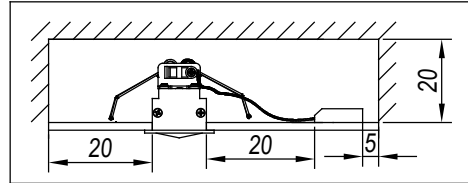

BENTO Downlight recessed

36x84

0-18

Description

Downlight

For downlighting. UGR <10. Maximum visual comfort with invisible lamp effect. Structure material: Aluminium, Polycarbonate. Structure finish: White, Black. Warranty: 2 Years.11Product net weight (Kg): 0.0001Product length (mm): 1281Product width or diameter (mm): 361Product height (mm): 521Ø of the hole for recessing (mm): 36x841Permitted ceiling thickness: 0-1811Class III. Luminaire not suitable for coating with insulation materials. LED. No. of lampholders or LEDs: 3. LED brand: CREE. Maximum power of light source: 6.6 W. Colour temperature: Warm White - 3000K. Colour rendering index: 90. MacAdam Steps: 3. Hours of life: 40.000h L80B20. UGR: 7.5. Photobiological risk: RG2. Real flux (lm): 327. Nominal flux (lm): 345. Lm/Real W: 55. Voltage: 3.1 V. Intensity: 700 mA. Gear included: No, but it is needed.

GEAR

This item requires gear. It is not included.

Luminaire

Warranty: 2 Years

Logistics

Energy Efficiency: LED A++
EAN Code: 8435526843176
Net Weight (Kg): 0.000
Packing: 190 x 200 x 100
Masterbox: 1

The photograph may not match the reference exactly. Please read the product description to identify the finish.

TRIMLESS

- 3LEDS: 36x84mm
- 6LEDS: 36x164mm
- 12LEDS: 36x323mm
- 18LEDS: 36x482mm
- 3X3LEDS: 90x90mm

TRIM

- 3LEDS: 40x88mm
- 6LEDS: 40x168mm
- 12LEDS: 40x328mm
- 18LEDS: 40x486mm
- 3X3LEDS: 95x95mm

1

TRIM/CON MARCO