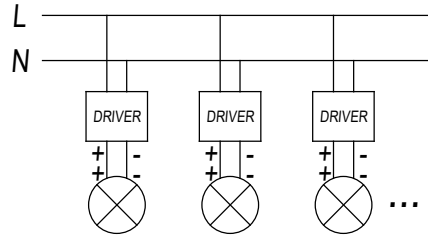

BENTO Downlight recessed

36x84

0-18

Description

Downlight

For downlighting. UGR <10. Maximum visual comfort with invisible lamp effect. Structure material: Aluminium, Polycarbonate. Structure finish: White, Black. Warranty: 2 Years.11Product net weight (Kg): 0.0001Product length (mm): 1281Product width or diameter (mm): 361Product height (mm): 521Ø of the hole for recessing (mm): 36x841Permitted ceiling thickness: 0-1811Class III. Luminaire not suitable for coating with insulation materials. LED. No. of lampholders or LEDs: 3. LED brand: CREE. Maximum power of light source: 6.6 W. Colour temperature: Warm White - 3000K. Colour rendering index: 90. MacAdam Steps: 3. Hours of life: 40.000h L80B20. UGR: 7.5. Photobiological risk: RG2. Real flux (lm): 327. Nominal flux (lm): 345. Lm/Real W: 55. Voltage: 3.1 V. Intensity: 700 mA. Gear included: No, but it is needed.

Finish

White
Black

Material

Aluminium
Polycarbonate

TECHNICAL CHARACTERISTICS

Light source

Light source: LED CREE
Output (W): 6.6 W
Color temperature: Warm White - 3000K
CRI: 90
Real Lumen: 327
Nominal Lumen: 345
Qty Leds: 3
Lm/Real W: 55
Life Time: 40.000h L80B20
Bin / Grup: 7C1 o 7B4
MacAdam steps: 3
UGR: 7.5
Photobiological risk: RG2

GEAR

This item requires gear. It is not included.

Luminaire

Warranty: 2 Years

Logistics

Energy Efficiency: LED A++
EAN Code: 8435526843176
Net Weight (Kg): 0.000
Packing: 190 x 200 x 100
Masterbox: 1

The photograph may not match the reference exactly. Please read the product description to identify the finish.

TRIMLESS

- 3LEDS: 36x84mm
- 6LEDS: 36x164mm
- 12LEDS: 36x323mm
- 18LEDS: 36x482mm
- 3X3LEDS: 90x90mm

TRIM

- 3LEDS: 40x88mm
- 6LEDS: 40x168mm
- 12LEDS: 40x328mm
- 18LEDS: 40x486mm
- 3X3LEDS: 95x95mm

1

TRIM/CON MARCO