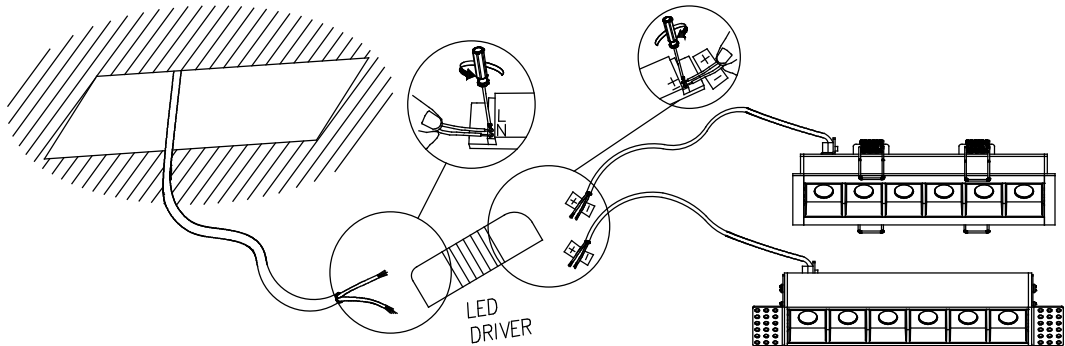

**BENTO Downlight recessed**
**Description**

Downlight

For downlighting. UGR <10. Maximum visual comfort with invisible lamp effect. Structure material: Aluminium, Polycarbonate. Structure finish: White, Black. Warranty: 2 Years.11Product net weight (Kg): 0.0001Product length (mm): 1281Product width or diameter (mm): 361Product height (mm): 521Ø of the hole for recessing (mm): 36x841Permitted ceiling thickness: 0-1811Class III. Luminaire not suitable for coating with insulation materials. LED. No. of lampholders or LEDs: 3. LED brand: CREE. Maximum power of light source: 6.6 W. Colour temperature: Warm White - 3000K. Colour rendering index: 90. MacAdam Steps: 3. Hours of life: 40.000h L80B20. UGR: 7.5. Photobiological risk: RG2. Real flux (lm): 327. Nominal flux (lm): 345. Lm/Real W: 55. Voltage: 3.1 V. Intensity: 700 mA. Gear included: No, but it is needed.

### TRIMLESS

- 3LEDS: 36x84mm
- 6LEDS: 36x164mm
- 12LEDS: 36x323mm
- 18LEDS: 36x482mm
- 3X3LEDS: 90x90mm

### TRIM

- 3LEDS: 40x88mm
- 6LEDS: 40x168mm
- 12LEDS: 40x328mm
- 18LEDS: 40x486mm
- 3X3LEDS: 95x95mm

1