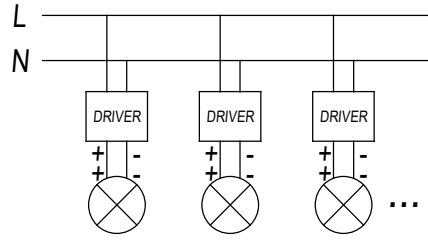

TRIMLESS

- 3LEDS: 36x84mm
- 6LEDS: 36x164mm
- 12LEDS: 36x323mm
- 18LEDS: 36x482mm
- 3X3LEDS: 90x90mm

TRIM

- 3LEDS: 40x88mm
- 6LEDS: 40x168mm
- 12LEDS: 40x328mm
- 18LEDS: 40x486mm
- 3X3LEDS: 95x95mm