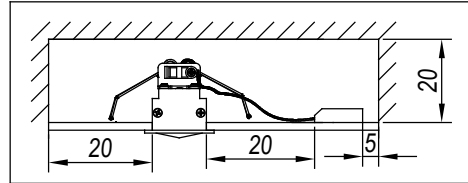

**BENTO Downlight recessed**
**Description**

Downlight

For downlighting. UGR <10. Maximum visual comfort with invisible lamp effect. Structure material: Aluminium, Polycarbonate. Structure finish: White, Black. Warranty: 2 Years.11Product net weight (Kg): 0.0001Product length (mm): 1281Product width or diameter (mm): 361Product height (mm): 521Ø of the hole for recessing (mm): 36x841Permitted ceiling thickness: 0-1811Class III. Luminaire not suitable for coating with insulation materials. LED. No. of lampholders or LEDs: 3. LED brand: CREE. Maximum power of light source: 6.6 W. Colour temperature: Warm White - 3000K. Colour rendering index: 90. MacAdam Steps: 3. Hours of life: 40.000h L80B20. UGR: 7.5. Photobiological risk: RG2. Real flux (lm): 327. Nominal flux (lm): 345. Lm/Real W: 55. Voltage: 3.1 V. Intensity: 700 mA. Gear included: No, but it is needed.

The photograph may not match the reference exactly. Please read the product description to identify the finish.

36x84

0-18mm

### TRIMLESS

- 3LEDS: 36x84mm
- 6LEDS: 36x164mm
- 12LEDS: 36x323mm
- 18LEDS: 36x482mm
- 3X3LEDS: 90x90mm

### TRIM

- 3LEDS: 40x88mm
- 6LEDS: 40x168mm
- 12LEDS: 40x328mm
- 18LEDS: 40x486mm
- 3X3LEDS: 95x95mm

1