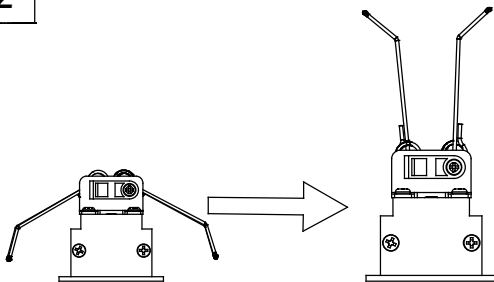

TRIM/CON MARCO

2