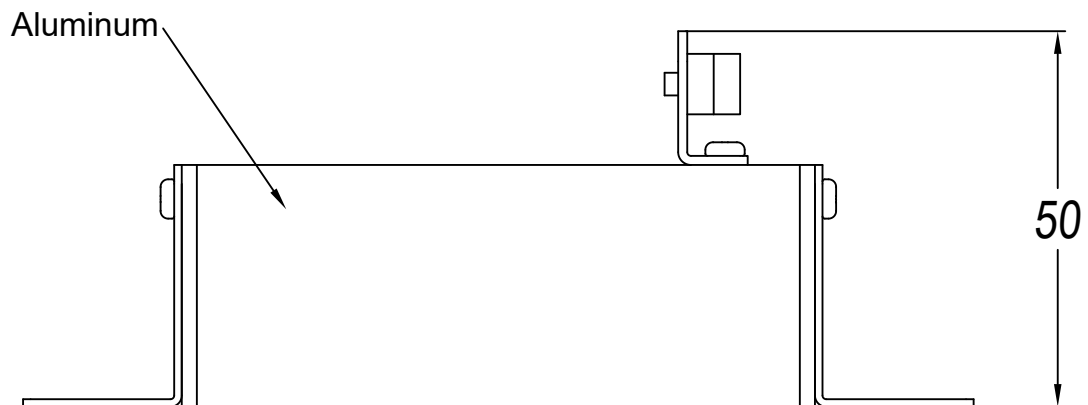

**BENTO Downlight recessed**
**Description**

Downlight

For downlighting. UGR <10. Maximum visual comfort with invisible lamp effect. Structure material: Aluminium, Polycarbonate. Structure finish: White, Black. Warranty: 2 Years.11Product net weight (Kg): 0.0001Product length (mm): 1281Product width or diameter (mm): 361Product height (mm): 521Ø of the hole for recessing (mm): 36x841Permitted ceiling thickness: 0-1811Class III. Luminaire not suitable for coating with insulation materials. LED. No. of lampholders or LEDs: 3. LED brand: CREE. Maximum power of light source: 6.6 W. Colour temperature: Warm White - 3000K. Colour rendering index: 90. MacAdam Steps: 3. Hours of life: 40.000h L80B20. UGR: 7.5. Photobiological risk: RG2. Real flux (lm): 327. Nominal flux (lm): 345. Lm/Real W: 55. Voltage: 3.1 V. Intensity: 700 mA. Gear included: No, but it is needed.

**GEAR**

This item requires gear. It is not included.

**Luminaire**

Warranty: 2 Years

**Logistics**

Energy Efficiency: LED A++  
EAN Code: 8435526843183  
Net Weight (Kg): 0.000  
Packing: 190 x 200 x 100  
Masterbox: 1

The photograph may not match the reference exactly. Please read the product description to identify the finish.

36x84

0-18mm

### TRIMLESS

- 3LEDS: 36x84mm
- 6LEDS: 36x164mm
- 12LEDS: 36x323mm
- 18LEDS: 36x482mm
- 3X3LEDS: 90x90mm