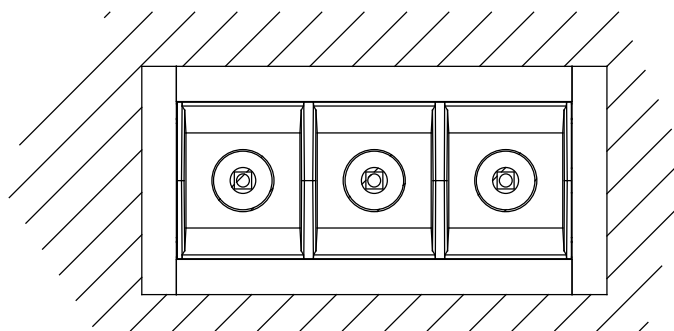

**BENTO Downlight recessed**
**Description**

Downlight

For downlighting. UGR <10. Maximum visual comfort with invisible lamp effect. Structure material: Aluminium, Polycarbonate. Structure finish: White, Black. Warranty: 2 Years.11Product net weight (Kg): 0.0001Product length (mm): 1281Product width or diameter (mm): 361Product height (mm): 521Ø of the hole for recessing (mm): 36x841Permitted ceiling thickness: 0-1811Class III. Luminaire not suitable for coating with insulation materials. LED. No. of lampholders or LEDs: 3. LED brand: CREE. Maximum power of light source: 6.6 W. Colour temperature: Warm White - 3000K. Colour rendering index: 90. MacAdam Steps: 3. Hours of life: 40.000h L80B20. UGR: 7.5. Photobiological risk: RG2. Real flux (lm): 327. Nominal flux (lm): 345. Lm/Real W: 55. Voltage: 3.1 V. Intensity: 700 mA. Gear included: No, but it is needed.

### TRIM

- 3LEDS: 40x88mm
- 6LEDS: 40x168mm
- 12LEDS: 40x328mm
- 18LEDS: 40x486mm
- 3X3LEDS: 95x95mm

1

## TRIM/CON MARCO

2

3

4

## TRIMLESS/SIN MARCO