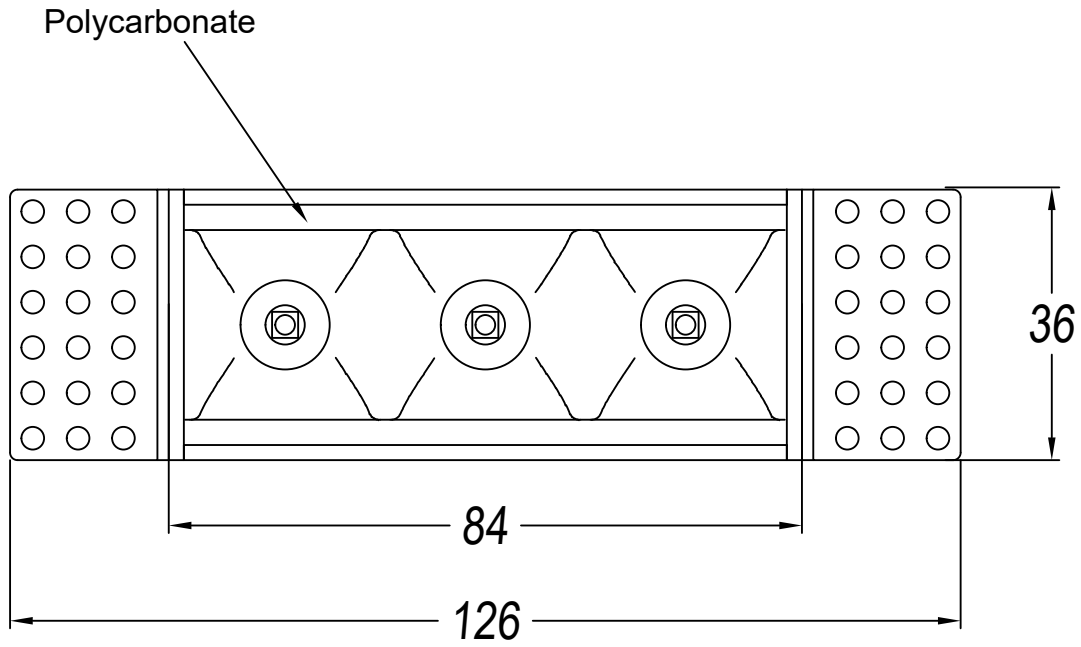

36x84

0-18mm