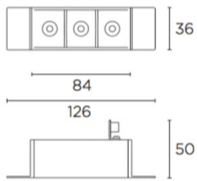

**BENTO Downlight recessed**
**Description**

Downlight

For downlighting. UGR <10. Maximum visual comfort with invisible lamp effect. Structure material: Aluminium, Polycarbonate. Structure finish: White, Black. Warranty: 2 Years.11Product net weight (Kg): 0.0001Product length (mm): 1281Product width or diameter (mm): 361Product height (mm): 521Ø of the hole for recessing (mm): 36x841Permitted ceiling thickness: 0-1811Class III. Luminaire not suitable for coating with insulation materials. LED. No. of lampholders or LEDs: 3. LED brand: CREE. Maximum power of light source: 6.6 W. Colour temperature: Warm White - 3000K. Colour rendering index: 90. MacAdam Steps: 3. Hours of life: 40.000h L80B20. UGR: 7.5. Photobiological risk: RG2. Real flux (lm): 327. Nominal flux (lm): 345. Lm/Real W: 55. Voltage: 3.1 V. Intensity: 700 mA. Gear included: No, but it is needed.

**Finish**White  
Black**Material**Aluminium  
Polycarbonate**TECHNICAL CHARACTERISTICS****Light source**

Light source: LED CREE  
Output (W): 6.6 W  
Color temperature: Warm White - 3000K  
CRI: 90  
Real Lumen: 327  
Nominal Lumen: 345  
Qty Leds: 3  
Lm/Real W: 55  
Life Time: 40.000h L80B20  
Bin / Grup: 7C1 o 7B4  
MacAdam steps: 3  
UGR: 7.5  
Photobiological risk: RG2

### TRIMLESS

- 3LEDS: 36x84mm
- 6LEDS: 36x164mm
- 12LEDS: 36x323mm
- 18LEDS: 36x482mm
- 3X3LEDS: 90x90mm

### TRIM

- 3LEDS: 40x88mm
- 6LEDS: 40x168mm
- 12LEDS: 40x328mm
- 18LEDS: 40x486mm
- 3X3LEDS: 95x95mm

1