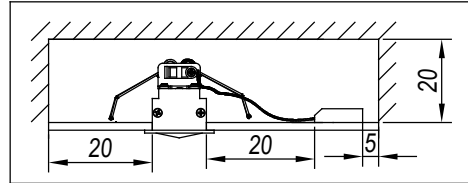

BENTO Downlight recessed

Description

Downlight

40x88

0-18

For downlighting. UGR <10. Maximum visual comfort with invisible lamp effect. Structure material: Aluminium, Polycarbonate. Structure finish: White, Black. Warranty: 2 Years.11Product net weight (Kg): 0.0001Product length (mm): 941Product width or diameter (mm): 461Product height (mm): 461Ø of the hole for recessing (mm): 40x881Permitted ceiling thickness: 0-1811Class III. Luminaire not suitable for coating with insulation materials. LED. No. of lampholders or LEDs: 3. LED brand: CREE. Maximum power of light source: 6.6 W. Colour temperature: Warm White - 3000K. Colour rendering index: 90. MacAdam Steps: 3. Hours of life: 40.000h L80B20. Photobiological risk: RG2. Real flux (lm): 331. Nominal flux (lm): 345. Lm/Real W: 55. Voltage: 3.1 V. Intensity: 700 mA. Gear included: No, but it is needed.

40x88

0-18mm

TRIMLESS

- 3LEDS: 36x84mm
- 6LEDS: 36x164mm
- 12LEDS: 36x323mm
- 18LEDS: 36x482mm
- 3X3LEDS: 90x90mm

TRIM

- 3LEDS: 40x88mm
- 6LEDS: 40x168mm
- 12LEDS: 40x328mm
- 18LEDS: 40x486mm
- 3X3LEDS: 95x95mm

1

TRIM/CON MARCO

2

3

4

TRIMLESS/SIN MARCO