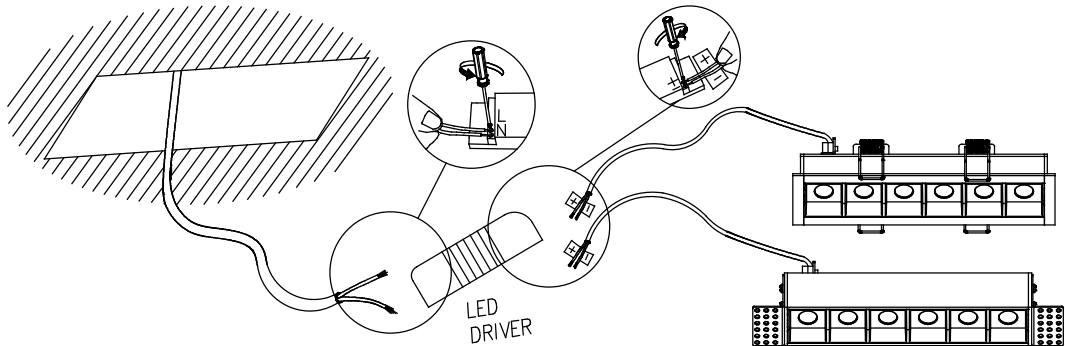

BENTO Downlight recessed

Description

Downlight

40x88

0-18

For downlighting. UGR <10. Maximum visual comfort with invisible lamp effect. Structure material: Aluminium, Polycarbonate. Structure finish: White, Black. Warranty: 2 Years.11Product net weight (Kg): 0.0001Product length (mm): 941Product width or diameter (mm): 461Product height (mm): 461Ø of the hole for recessing (mm): 40x881Permitted ceiling thickness: 0-1811Class III. Luminaire not suitable for coating with insulation materials. LED. No. of lampholders or LEDs: 3. LED brand: CREE. Maximum power of light source: 6.6 W. Colour temperature: Warm White - 3000K. Colour rendering index: 90. MacAdam Steps: 3. Hours of life: 40.000h L80B20. Photobiological risk: RG2. Real flux (lm): 331. Nominal flux (lm): 345. Lm/Real W: 55. Voltage: 3.1 V. Intensity: 700 mA. Gear included: No, but it is needed.

GEAR

This item requires gear. It is not included.

Luminaire

Warranty: 2 Years

Logistics

Energy Efficiency: LED A++
EAN Code: 8435526843749
Net Weight (Kg): 0.000
Packing: 190 x 200 x 100
Masterbox: 1

The photograph may not match the reference exactly. Please read the product description to identify the finish.

40x88

0-18mm

TRIMLESS

- 3LEDS: 36x84mm
- 6LEDS: 36x164mm
- 12LEDS: 36x323mm
- 18LEDS: 36x482mm
- 3X3LEDS: 90x90mm

TRIM

- 3LEDS: 40x88mm
- 6LEDS: 40x168mm
- 12LEDS: 40x328mm
- 18LEDS: 40x486mm
- 3X3LEDS: 95x95mm

1

TRIM/CON MARCO

2

3

4

TRIMLESS/SIN MARCO