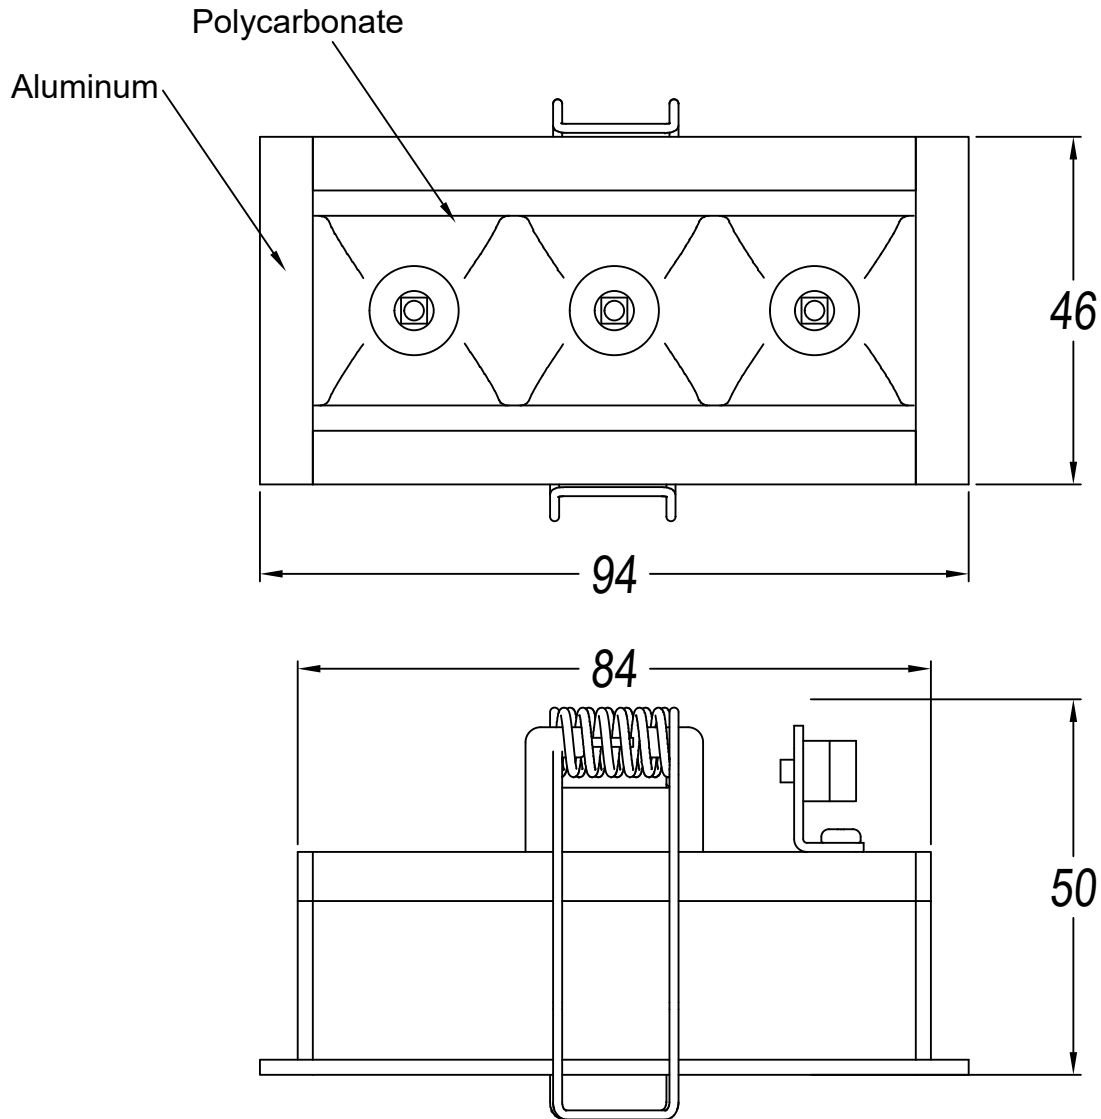

BENTO Downlight recessed

Description

Downlight

40x88

0-18

For downlighting. UGR <10. Maximum visual comfort with invisible lamp effect. Structure material: Aluminium, Polycarbonate. Structure finish: White, Black. Warranty: 2 Years.11Product net weight (Kg): 0.0001Product length (mm): 941Product width or diameter (mm): 461Product height (mm): 461Ø of the hole for recessing (mm): 40x881Permitted ceiling thickness: 0-1811Class III. Luminaire not suitable for coating with insulation materials. LED. No. of lampholders or LEDs: 3. LED brand: CREE. Maximum power of light source: 6.6 W. Colour temperature: Warm White - 3000K. Colour rendering index: 90. MacAdam Steps: 3. Hours of life: 40.000h L80B20. Photobiological risk: RG2. Real flux (lm): 331. Nominal flux (lm): 345. Lm/Real W: 55. Voltage: 3.1 V. Intensity: 700 mA. Gear included: No, but it is needed.

Finish
White
Black

Material
Aluminium
Polycarbonate

TECHNICAL CHARACTERISTICS

Light source

Light source: LED CREE
Output (W): 6.6 W
Color temperature: Warm White - 3000K
CRI: 90
Real Lumen: 331
Nominal Lumen: 345
Qty Leds: 3
Lm/Real W: 55
Life Time: 40.000h L80B20
Bin / Grup: 7C1 o 7B4
MacAdam steps: 3
Photobiological risk: RG2

GEAR

This item requires gear. It is not included.

Luminaire

Warranty: 2 Years

Logistics

Energy Efficiency: LED A++
EAN Code: 8435526843749
Net Weight (Kg): 0.000
Packing: 190 x 200 x 100
Masterbox: 1

The photograph may not match the reference exactly. Please read the product description to identify the finish.

40x88

0-18mm

TRIMLESS

- 3LEDS: 36x84mm
- 6LEDS: 36x164mm
- 12LEDS: 36x323mm
- 18LEDS: 36x482mm
- 3X3LEDS: 90x90mm

TRIM

- 3LEDS: 40x88mm
- 6LEDS: 40x168mm
- 12LEDS: 40x328mm
- 18LEDS: 40x486mm
- 3X3LEDS: 95x95mm