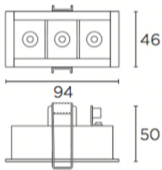

BENTO Downlight recessed

Description

Downlight

40x88

0-18

For downlighting. UGR <10. Maximum visual comfort with invisible lamp effect. Structure material: Aluminium, Polycarbonate. Structure finish: White, Black. Warranty: 2 Years.11Product net weight (Kg): 0.0001Product length (mm): 941Product width or diameter (mm): 461Product height (mm): 461Ø of the hole for recessing (mm): 40x881Permitted ceiling thickness: 0-1811Class III. Luminaire not suitable for coating with insulation materials. LED. No. of lampholders or LEDs: 3. LED brand: CREE. Maximum power of light source: 6.6 W. Colour temperature: Warm White - 3000K. Colour rendering index: 90. MacAdam Steps: 3. Hours of life: 40.000h L80B20. Photobiological risk: RG2. Real flux (lm): 331. Nominal flux (lm): 345. Lm/Real W: 55. Voltage: 3.1 V. Intensity: 700 mA. Gear included: No, but it is needed.

Finish
White
Black

Material
Aluminium
Polycarbonate

TECHNICAL CHARACTERISTICS

Light source

Light source: LED CREE
Output (W): 6.6 W
Color temperature: Warm White - 3000K
CRI: 90
Real Lumen: 331
Nominal Lumen: 345
Qty Leds: 3
Lm/Real W: 55
Life Time: 40.000h L80B20
Bin / Grup: 7C1 o 7B4
MacAdam steps: 3
Photobiological risk: RG2

GEAR

This item requires gear. It is not included.

Luminaire

Warranty: 2 Years

Logistics

Energy Efficiency: LED A++
EAN Code: 8435526843749
Net Weight (Kg): 0.000
Packing: 190 x 200 x 100
Masterbox: 1

The photograph may not match the reference exactly. Please read the product description to identify the finish.

40x88

0-18mm

TRIMLESS

- 3LEDS: 36x84mm
- 6LEDS: 36x164mm
- 12LEDS: 36x323mm
- 18LEDS: 36x482mm
- 3X3LEDS: 90x90mm

TRIM

- 3LEDS: 40x88mm
- 6LEDS: 40x168mm
- 12LEDS: 40x328mm
- 18LEDS: 40x486mm
- 3X3LEDS: 95x95mm