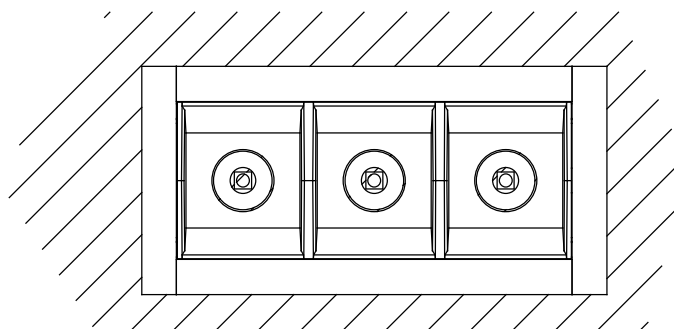

BENTO Downlight recessed

Description

Downlight

40x88

0-18

For downlighting. UGR <10. Maximum visual comfort with invisible lamp effect. Structure material: Aluminium, Polycarbonate. Structure finish: White, Black. Warranty: 2 Years.11Product net weight (Kg): 0.0001Product length (mm): 941Product width or diameter (mm): 461Product height (mm): 461Ø of the hole for recessing (mm): 40x881Permitted ceiling thickness: 0-1811Class III. Luminaire not suitable for coating with insulation materials. LED. No. of lampholders or LEDs: 3. LED brand: CREE. Maximum power of light source: 6.6 W. Colour temperature: Warm White - 3000K. Colour rendering index: 90. MacAdam Steps: 3. Hours of life: 40.000h L80B20. Photobiological risk: RG2. Real flux (lm): 331. Nominal flux (lm): 345. Lm/Real W: 55. Voltage: 3.1 V. Intensity: 700 mA. Gear included: No, but it is needed.

40x88

0-18mm

TRIMLESS

- 3LEDS: 36x84mm
- 6LEDS: 36x164mm
- 12LEDS: 36x323mm
- 18LEDS: 36x482mm
- 3X3LEDS: 90x90mm

TRIM

- 3LEDS: 40x88mm
- 6LEDS: 40x168mm
- 12LEDS: 40x328mm
- 18LEDS: 40x486mm
- 3X3LEDS: 95x95mm

1

TRIM/CON MARCO

2

3

4

TRIMLESS/SIN MARCO