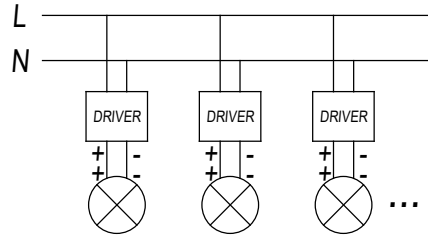

BENTO Downlight recessed

Description

Downlight

40x88

0-18

For downlighting. UGR <10. Maximum visual comfort with invisible lamp effect. Structure material: Aluminium, Polycarbonate. Structure finish: White, Black. Warranty: 2 Years.11Product net weight (Kg): 0.0001Product length (mm): 941Product width or diameter (mm): 461Product height (mm): 461Ø of the hole for recessing (mm): 40x881Permitted ceiling thickness: 0-1811Class III. Luminaire not suitable for coating with insulation materials. LED. No. of lampholders or LEDs: 3. LED brand: CREE. Maximum power of light source: 6.6 W. Colour temperature: Warm White - 3000K. Colour rendering index: 90. MacAdam Steps: 3. Hours of life: 40.000h L80B20. Photobiological risk: RG2. Real flux (lm): 331. Nominal flux (lm): 345. Lm/Real W: 55. Voltage: 3.1 V. Intensity: 700 mA. Gear included: No, but it is needed.

GEAR

This item requires gear. It is not included.

Luminaire

Warranty: 2 Years

Logistics

Energy Efficiency: LED A++
EAN Code: 8435526843749
Net Weight (Kg): 0.000
Packing: 190 x 200 x 100
Masterbox: 1

The photograph may not match the reference exactly. Please read the product description to identify the finish.

40x88

0-18mm

TRIMLESS

- 3LEDS: 36x84mm
- 6LEDS: 36x164mm
- 12LEDS: 36x323mm
- 18LEDS: 36x482mm
- 3X3LEDS: 90x90mm

TRIM

- 3LEDS: 40x88mm
- 6LEDS: 40x168mm
- 12LEDS: 40x328mm
- 18LEDS: 40x486mm
- 3X3LEDS: 95x95mm

1

TRIM/CON MARCO

2

3

4

TRIMLESS/SIN MARCO