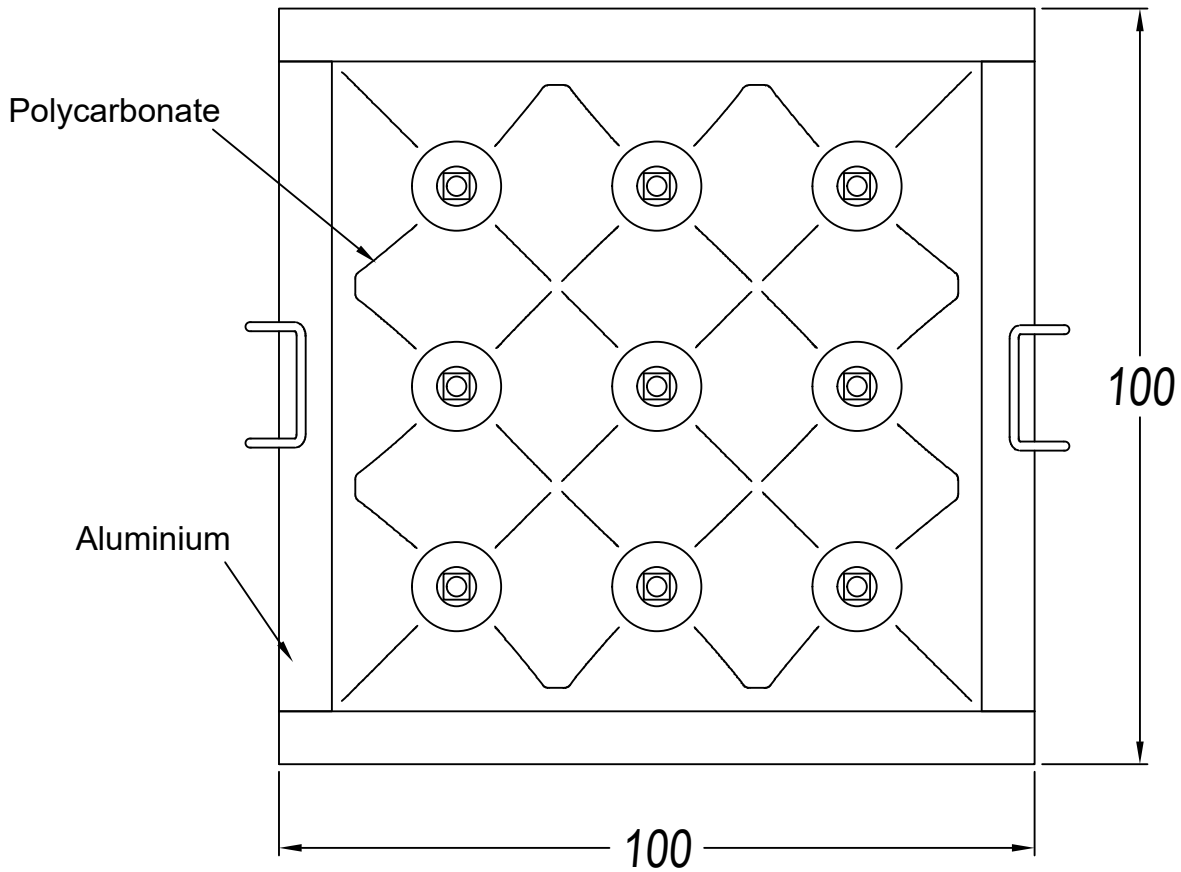

BENTO Downlight recessed

95x95

0-18

Description

Downlight

For downlighting. UGR <10. Maximum visual comfort with invisible lamp effect. Structure material: Aluminium, Polycarbonate. Structure finish: White, Black. Warranty: 2 Years.11Product net weight (Kg): 0.0001Product length (mm): 1001Product width or diameter (mm): 1001Product height (mm): 541Ø of the hole for recessing (mm): 95x951Permitted ceiling thickness: 0-1811Class III. Luminaire not suitable for coating with insulation materials. LED. No. of lampholders or LEDs: 9. LED brand: CREE. Maximum power of light source: 20 W. Colour temperature: Warm White - 3000K. Colour rendering index: 90. MacAdam Steps: 3. Hours of life: 40.000h L80B20. Photobiological risk: RG2. Real flux (lm): 994. Nominal flux (lm): 1035. Lm/Real W: 50. Voltage: 3.1 V. Intensity: 700 mA. Gear included: No, but it is needed.

Finish

White
Black

Material

Aluminium
Polycarbonate

TECHNICAL CHARACTERISTICS

Light source

Light source: LED CREE
Output (W): 20 W
Color temperature: Warm White - 3000K
CRI: 90
Real Lumen: 994
Nominal Lumen: 1035
Qty Leds: 9
Lm/Real W: 50
Life Time: 40.000h L80B20
Bin / Grup: 7C1 o 7B4
MacAdam steps: 3
Photobiological risk: RG2

GEAR

This item requires gear. It is not included.

Luminaire

Warranty: 2 Years

Logistics

Energy Efficiency: LED A++
EAN Code: 8435526844227
Net Weight (Kg): 0.000
Packing: 190 x 200 x 100
Masterbox: 1

The photograph may not match the reference exactly. Please read the product description to identify the finish.

TRIMLESS

- 3LEDS: 36x84mm
- 6LEDS: 36x164mm
- 12LEDS: 36x323mm
- 18LEDS: 36x482mm
- 3X3LEDS: 90x90mm

TRIM

- 3LEDS: 40x88mm
- 6LEDS: 40x168mm
- 12LEDS: 40x328mm
- 18LEDS: 40x486mm
- 3X3LEDS: 95x95mm

1

TRIM/CON MARCO