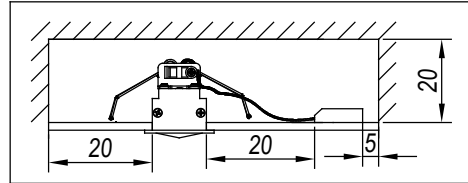

BENTO Downlight recessed

95x95

0-18

Description

Downlight

For downlighting. UGR <10. Maximum visual comfort with invisible lamp effect. Structure material: Aluminium, Polycarbonate. Structure finish: White, Black. Warranty: 2 Years.11Product net weight (Kg): 0.0001Product length (mm): 1001Product width or diameter (mm): 1001Product height (mm): 541Ø of the hole for recessing (mm): 95x951Permitted ceiling thickness: 0-1811Class III. Luminaire not suitable for coating with insulation materials. LED. No. of lampholders or LEDs: 9. LED brand: CREE. Maximum power of light source: 20 W. Colour temperature: Warm White - 3000K. Colour rendering index: 90. MacAdam Steps: 3. Hours of life: 40.000h L80B20. Photobiological risk: RG2. Real flux (lm): 994. Nominal flux (lm): 1035. Lm/Real W: 50. Voltage: 3.1 V. Intensity: 700 mA. Gear included: No, but it is needed.

GEAR

This item requires gear. It is not included.

Luminaire

Warranty: 2 Years

Logistics

Energy Efficiency: LED A++
EAN Code: 8435526844227
Net Weight (Kg): 0.000
Packing: 190 x 200 x 100
Masterbox: 1

The photograph may not match the reference exactly. Please read the product description to identify the finish.

TRIMLESS

- 3LEDS: 36x84mm
- 6LEDS: 36x164mm
- 12LEDS: 36x323mm
- 18LEDS: 36x482mm
- 3X3LEDS: 90x90mm

TRIM

- 3LEDS: 40x88mm
- 6LEDS: 40x168mm
- 12LEDS: 40x328mm
- 18LEDS: 40x486mm
- 3X3LEDS: 95x95mm

1

TRIM/CON MARCO