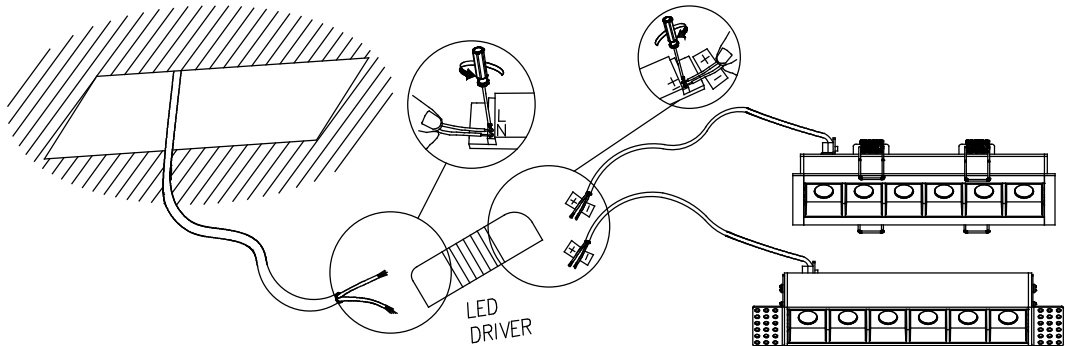

BENTO Downlight recessed

95x95

0-18

Description

Downlight

For downlighting. UGR <10. Maximum visual comfort with invisible lamp effect. Structure material: Aluminium, Polycarbonate. Structure finish: White, Black. Warranty: 2 Years.11Product net weight (Kg): 0.0001Product length (mm): 1001Product width or diameter (mm): 1001Product height (mm): 541Ø of the hole for recessing (mm): 95x951Permitted ceiling thickness: 0-1811Class III. Luminaire not suitable for coating with insulation materials. LED. No. of lampholders or LEDs: 9. LED brand: CREE. Maximum power of light source: 20 W. Colour temperature: Warm White - 3000K. Colour rendering index: 90. MacAdam Steps: 3. Hours of life: 40.000h L80B20. Photobiological risk: RG2. Real flux (lm): 994. Nominal flux (lm): 1035. Lm/Real W: 50. Voltage: 3.1 V. Intensity: 700 mA. Gear included: No, but it is needed.

GEAR

This item requires gear. It is not included.

Luminaire

Warranty: 2 Years

Logistics

Energy Efficiency: LED A++
EAN Code: 8435526844227
Net Weight (Kg): 0.000
Packing: 190 x 200 x 100
Masterbox: 1

The photograph may not match the reference exactly. Please read the product description to identify the finish.

TRIMLESS

- 3LEDS: 36x84mm
- 6LEDS: 36x164mm
- 12LEDS: 36x323mm
- 18LEDS: 36x482mm
- 3X3LEDS: 90x90mm

TRIM

- 3LEDS: 40x88mm
- 6LEDS: 40x168mm
- 12LEDS: 40x328mm
- 18LEDS: 40x486mm
- 3X3LEDS: 95x95mm

1

TRIM/CON MARCO

2

3

4

TRIMLESS/SIN MARCO