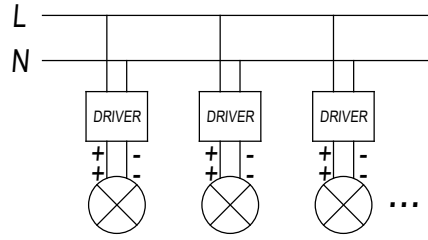

BENTO Downlight recessed

95x95

0-18

Description

Downlight

For downlighting. UGR <10. Maximum visual comfort with invisible lamp effect. Structure material: Aluminium, Polycarbonate. Structure finish: White, Black. Warranty: 2 Years.11Product net weight (Kg): 0.0001Product length (mm): 1001Product width or diameter (mm): 1001Product height (mm): 541Ø of the hole for recessing (mm): 95x951Permitted ceiling thickness: 0-1811Class III. Luminaire not suitable for coating with insulation materials. LED. No. of lampholders or LEDs: 9. LED brand: CREE. Maximum power of light source: 20 W. Colour temperature: Warm White - 3000K. Colour rendering index: 90. MacAdam Steps: 3. Hours of life: 40.000h L80B20. Photobiological risk: RG2. Real flux (lm): 994. Nominal flux (lm): 1035. Lm/Real W: 50. Voltage: 3.1 V. Intensity: 700 mA. Gear included: No, but it is needed.

Finish

White
Black

Material

Aluminium
Polycarbonate

TECHNICAL CHARACTERISTICS

Light source

Light source: LED CREE
Output (W): 20 W
Color temperature: Warm White - 3000K
CRI: 90
Real Lumen: 994
Nominal Lumen: 1035
Qty Leds: 9
Lm/Real W: 50
Life Time: 40.000h L80B20
Bin / Grup: 7C1 o 7B4
MacAdam steps: 3
Photobiological risk: RG2

GEAR

This item requires gear. It is not included.

Luminaire

Warranty: 2 Years

Logistics

Energy Efficiency: LED A++
EAN Code: 8435526844227
Net Weight (Kg): 0.000
Packing: 190 x 200 x 100
Masterbox: 1

The photograph may not match the reference exactly. Please read the product description to identify the finish.

TRIMLESS

- 3LEDS: 36x84mm
- 6LEDS: 36x164mm
- 12LEDS: 36x323mm
- 18LEDS: 36x482mm
- 3X3LEDS: 90x90mm

TRIM

- 3LEDS: 40x88mm
- 6LEDS: 40x168mm
- 12LEDS: 40x328mm
- 18LEDS: 40x486mm
- 3X3LEDS: 95x95mm

1

TRIM/CON MARCO