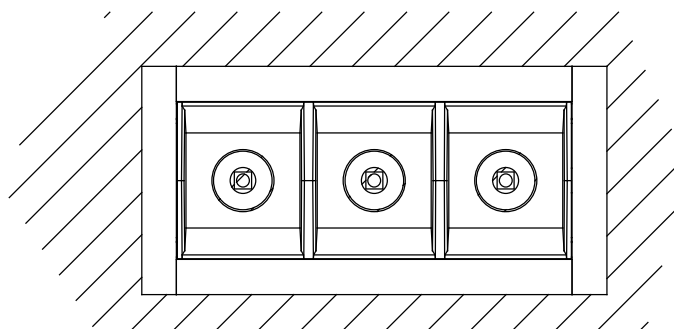

BENTO Downlight recessed

95x95

0-18

Description

Downlight

For downlighting. UGR <10. Maximum visual comfort with invisible lamp effect. Structure material: Aluminium, Polycarbonate. Structure finish: White, Black. Warranty: 2 Years.11Product net weight (Kg): 0.0001Product length (mm): 1001Product width or diameter (mm): 1001Product height (mm): 541Ø of the hole for recessing (mm): 95x951Permitted ceiling thickness: 0-1811Class III. Luminaire not suitable for coating with insulation materials. LED. No. of lampholders or LEDs: 9. LED brand: CREE. Maximum power of light source: 20 W. Colour temperature: Warm White - 3000K. Colour rendering index: 90. MacAdam Steps: 3. Hours of life: 40.000h L80B20. Photobiological risk: RG2. Real flux (lm): 994. Nominal flux (lm): 1035. Lm/Real W: 50. Voltage: 3.1 V. Intensity: 700 mA. Gear included: No, but it is needed.

GEAR

This item requires gear. It is not included.

Luminaire

Warranty: 2 Years

Logistics

Energy Efficiency: LED A++
EAN Code: 8435526844227
Net Weight (Kg): 0.000
Packing: 190 x 200 x 100
Masterbox: 1

The photograph may not match the reference exactly. Please read the product description to identify the finish.

TRIMLESS

- 3LEDS: 36x84mm
- 6LEDS: 36x164mm
- 12LEDS: 36x323mm
- 18LEDS: 36x482mm
- 3X3LEDS: 90x90mm

TRIM

- 3LEDS: 40x88mm
- 6LEDS: 40x168mm
- 12LEDS: 40x328mm
- 18LEDS: 40x486mm
- 3X3LEDS: 95x95mm

1

TRIM/CON MARCO

2

3

4

TRIMLESS/SIN MARCO