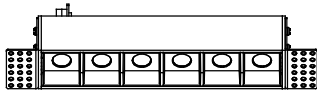

BENTO Downlight recessed

95x95

0-18

Description

Downlight

For downlighting. UGR <10. Maximum visual comfort with invisible lamp effect. Structure material: Aluminium, Polycarbonate. Structure finish: White, Black. Warranty: 2 Years.11Product net weight (Kg): 0.0001Product length (mm): 1001Product width or diameter (mm): 1001Product height (mm): 541Ø of the hole for recessing (mm): 95x951Permitted ceiling thickness: 0-1811Class III. Luminaire not suitable for coating with insulation materials. LED. No. of lampholders or LEDs: 9. LED brand: CREE. Maximum power of light source: 20 W. Colour temperature: Warm White - 3000K. Colour rendering index: 90. MacAdam Steps: 3. Hours of life: 40.000h L80B20. Photobiological risk: RG2. Real flux (lm): 994. Nominal flux (lm): 1035. Lm/Real W: 50. Voltage: 3.1 V. Intensity: 700 mA. Gear included: No, but it is needed.

GEAR

This item requires gear. It is not included.

Luminaire

Warranty: 2 Years

Logistics

Energy Efficiency: LED A++
EAN Code: 8435526844227
Net Weight (Kg): 0.000
Packing: 190 x 200 x 100
Masterbox: 1

The photograph may not match the reference exactly. Please read the product description to identify the finish.

TRIMLESS

- 3LEDS: 36x84mm
- 6LEDS: 36x164mm
- 12LEDS: 36x323mm
- 18LEDS: 36x482mm
- 3X3LEDS: 90x90mm

TRIM

- 3LEDS: 40x88mm
- 6LEDS: 40x168mm
- 12LEDS: 40x328mm
- 18LEDS: 40x486mm
- 3X3LEDS: 95x95mm

1

TRIM/CON MARCO