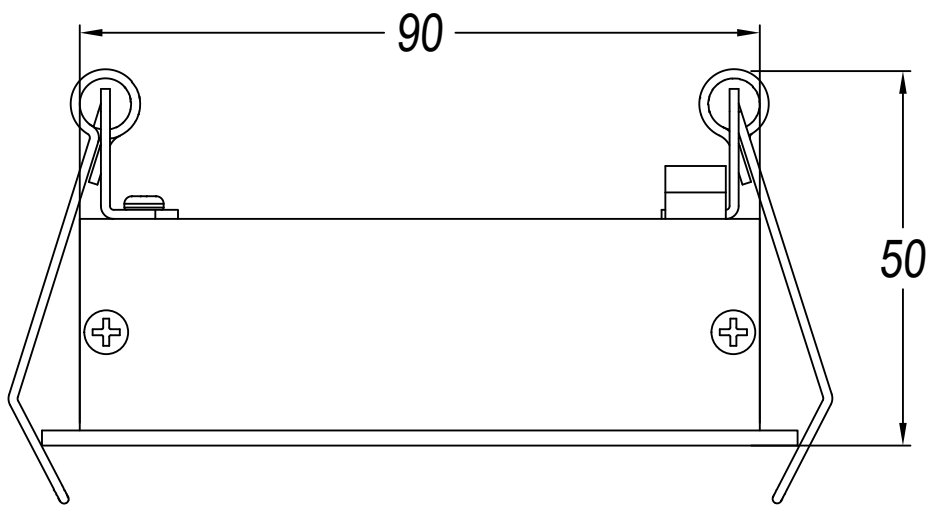

BENTO Downlight recessed

95x95

0-18

Description

Downlight

For downlighting. UGR <10. Maximum visual comfort with invisible lamp effect. Structure material: Aluminium, Polycarbonate. Structure finish: White, Black. Warranty: 2 Years.11Product net weight (Kg): 0.0001Product length (mm): 1001Product width or diameter (mm): 1001Product height (mm): 541Ø of the hole for recessing (mm): 95x951Permitted ceiling thickness: 0-1811Class III. Luminaire not suitable for coating with insulation materials. LED. No. of lampholders or LEDs: 9. LED brand: CREE. Maximum power of light source: 20 W. Colour temperature: Warm White - 3000K. Colour rendering index: 90. MacAdam Steps: 3. Hours of life: 40.000h L80B20. Photobiological risk: RG2. Real flux (lm): 994. Nominal flux (lm): 1035. Lm/Real W: 50. Voltage: 3.1 V. Intensity: 700 mA. Gear included: No, but it is needed.

Finish

White
Black

Material

Aluminium
Polycarbonate

TECHNICAL CHARACTERISTICS

Light source

Light source: LED CREE
Output (W): 20 W
Color temperature: Warm White - 3000K
CRI: 90
Real Lumen: 994
Nominal Lumen: 1035
Qty Leds: 9
Lm/Real W: 50
Life Time: 40.000h L80B20
Bin / Grup: 7C1 o 7B4
MacAdam steps: 3
Photobiological risk: RG2

GEAR

This item requires gear. It is not included.

Luminaire

Warranty: 2 Years

Logistics

Energy Efficiency: LED A++
EAN Code: 8435526844227
Net Weight (Kg): 0.000
Packing: 190 x 200 x 100
Masterbox: 1

The photograph may not match the reference exactly. Please read the product description to identify the finish.

TRIMLESS

- 3LEDS: 36x84mm
- 6LEDS: 36x164mm
- 12LEDS: 36x323mm
- 18LEDS: 36x482mm
- 3X3LEDS: 90x90mm

TRIM

- 3LEDS: 40x88mm
- 6LEDS: 40x168mm
- 12LEDS: 40x328mm
- 18LEDS: 40x486mm
- 3X3LEDS: 95x95mm

1

TRIM/CON MARCO