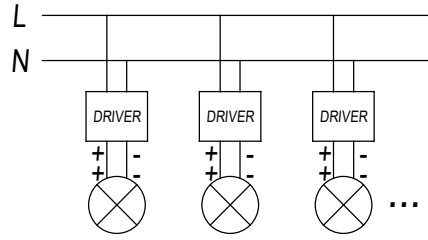

BENTO Downlight recessed

95x95

0-18

Description

Downlight

For downlighting. UGR <10. Maximum visual comfort with invisible lamp effect. Structure material: Aluminium, Polycarbonate. Structure finish: White, Black. Warranty: 2 Years.11Product net weight (Kg): 0.0001Product length (mm): 1001Product width or diameter (mm): 1001Product height (mm): 541Ø of the hole for recessing (mm): 95x951Permitted ceiling thickness: 0-1811Class III. Luminaire not suitable for coating with insulation materials. LED. No. of lampholders or LEDs: 9. LED brand: CREE. Maximum power of light source: 20 W. Colour temperature: Warm White - 3000K. Colour rendering index: 90. MacAdam Steps: 3. Hours of life: 40.000h L80B20. UGR: 7.1. Photobiological risk: RG2. Real flux (lm): 981. Nominal flux (lm): 1035. Lm/Real W: 49. Voltage: 3.1 V. Intensity: 700 mA. Gear included: No, but it is needed.

Finish

White
Black

Material

Aluminium
Polycarbonate

TECHNICAL CHARACTERISTICS

Light source

Light source: LED CREE
Output (W): 20 W
Color temperature: Warm White - 3000K
CRI: 90
Real Lumen: 981
Nominal Lumen: 1035
Qty Leds: 9
Lm/Real W: 49
Life Time: 40.000h L80B20
Bin / Grup: 7C1 o 7B4
MacAdam steps: 3
UGR: 7.1
Photobiological risk: RG2

GEAR

This item requires gear. It is not included.

Luminaire

Warranty: 2 Years

Logistics

Energy Efficiency: LED A++
EAN Code: 8435526844265
Net Weight (Kg): 0.000
Packing: 190 x 200 x 100
Masterbox: 1

The photograph may not match the reference exactly. Please read the product description to identify the finish.

TRIMLESS

- 3LEDS: 36x84mm
- 6LEDS: 36x164mm
- 12LEDS: 36x323mm
- 18LEDS: 36x482mm
- 3X3LEDS: 90x90mm

TRIM

- 3LEDS: 40x88mm
- 6LEDS: 40x168mm
- 12LEDS: 40x328mm
- 18LEDS: 40x486mm
- 3X3LEDS: 95x95mm

1

TRIM/CON MARCO