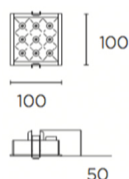

BENTO Downlight recessed

95x95

0-18

Description

Downlight

For downlighting. UGR <10. Maximum visual comfort with invisible lamp effect. Structure material: Aluminium, Polycarbonate. Structure finish: White, Black. Warranty: 2 Years.11Product net weight (Kg): 0.0001Product length (mm): 1001Product width or diameter (mm): 1001Product height (mm): 541Ø of the hole for recessing (mm): 95x951Permitted ceiling thickness: 0-1811Class III. Luminaire not suitable for coating with insulation materials. LED. No. of lampholders or LEDs: 9. LED brand: CREE. Maximum power of light source: 20 W. Colour temperature: Warm White - 3000K. Colour rendering index: 90. MacAdam Steps: 3. Hours of life: 40.000h L80B20. UGR: 7.1. Photobiological risk: RG2. Real flux (lm): 981. Nominal flux (lm): 1035. Lm/Real W: 49. Voltage: 3.1 V. Intensity: 700 mA. Gear included: No, but it is needed.

Finish

White
Black

Material

Aluminium
Polycarbonate

TECHNICAL CHARACTERISTICS

Light source

Light source: LED CREE
Output (W): 20 W
Color temperature: Warm White - 3000K
CRI: 90
Real Lumen: 981
Nominal Lumen: 1035
Qty Leds: 9
Lm/Real W: 49
Life Time: 40.000h L80B20
Bin / Grup: 7C1 o 7B4
MacAdam steps: 3
UGR: 7.1
Photobiological risk: RG2

TRIMLESS

- 3LEDS: 36x84mm
- 6LEDS: 36x164mm
- 12LEDS: 36x323mm
- 18LEDS: 36x482mm
- 3X3LEDS: 90x90mm

TRIM

- 3LEDS: 40x88mm
- 6LEDS: 40x168mm
- 12LEDS: 40x328mm
- 18LEDS: 40x486mm
- 3X3LEDS: 95x95mm

1

TRIM/CON MARCO