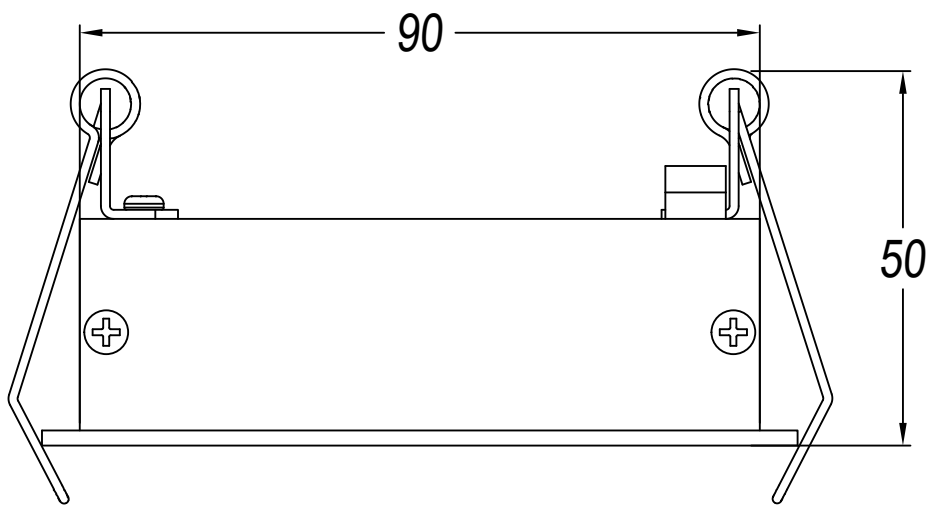

BENTO Downlight recessed

95x95

0-18

Description

Downlight

For downlighting. UGR <10. Maximum visual comfort with invisible lamp effect. Structure material: Aluminium, Polycarbonate. Structure finish: White, Black. Warranty: 2 Years.11Product net weight (Kg): 0.0001Product length (mm): 1001Product width or diameter (mm): 1001Product height (mm): 541Ø of the hole for recessing (mm): 95x951Permitted ceiling thickness: 0-1811Class III. Luminaire not suitable for coating with insulation materials. LED. No. of lampholders or LEDs: 9. LED brand: CREE. Maximum power of light source: 20 W. Colour temperature: Warm White - 3000K. Colour rendering index: 90. MacAdam Steps: 3. Hours of life: 40.000h L80B20. UGR: 7.1. Photobiological risk: RG2. Real flux (lm): 981. Nominal flux (lm): 1035. Lm/Real W: 49. Voltage: 3.1 V. Intensity: 700 mA. Gear included: No, but it is needed.

Finish

White
Black

Material

Aluminium
Polycarbonate

TECHNICAL CHARACTERISTICS

Light source

Light source: LED CREE
Output (W): 20 W
Color temperature: Warm White - 3000K
CRI: 90
Real Lumen: 981
Nominal Lumen: 1035
Qty Leds: 9
Lm/Real W: 49
Life Time: 40.000h L80B20
Bin / Grup: 7C1 o 7B4
MacAdam steps: 3
UGR: 7.1
Photobiological risk: RG2

GEAR

This item requires gear. It is not included.

Luminaire

Warranty: 2 Years

Logistics

Energy Efficiency: LED A++
EAN Code: 8435526844265
Net Weight (Kg): 0.000
Packing: 190 x 200 x 100
Masterbox: 1

The photograph may not match the reference exactly. Please read the product description to identify the finish.

TRIMLESS

- 3LEDS: 36x84mm
- 6LEDS: 36x164mm
- 12LEDS: 36x323mm
- 18LEDS: 36x482mm
- 3X3LEDS: 90x90mm

TRIM

- 3LEDS: 40x88mm
- 6LEDS: 40x168mm
- 12LEDS: 40x328mm
- 18LEDS: 40x486mm
- 3X3LEDS: 95x95mm

1

TRIM/CON MARCO