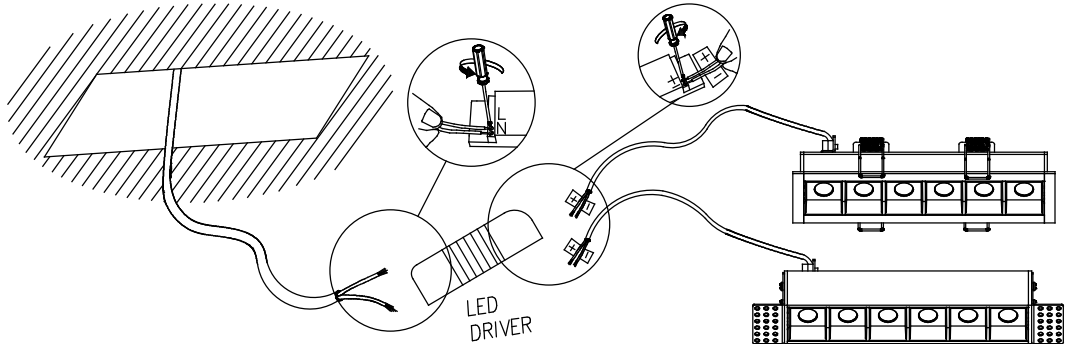

BENTO Downlight recessed

95x95

0-18

Description

Downlight

For downlighting. UGR <10. Maximum visual comfort with invisible lamp effect. Structure material: Aluminium, Polycarbonate. Structure finish: White, Black. Warranty: 2 Years.11Product net weight (Kg): 0.0001Product length (mm): 1001Product width or diameter (mm): 1001Product height (mm): 541Ø of the hole for recessing (mm): 95x951Permitted ceiling thickness: 0-1811Class III. Luminaire not suitable for coating with insulation materials. LED. No. of lampholders or LEDs: 9. LED brand: CREE. Maximum power of light source: 20 W. Colour temperature: Warm White - 3000K. Colour rendering index: 90. MacAdam Steps: 3. Hours of life: 40.000h L80B20. UGR: 7.1. Photobiological risk: RG2. Real flux (lm): 981. Nominal flux (lm): 1035. Lm/Real W: 49. Voltage: 3.1 V. Intensity: 700 mA. Gear included: No, but it is needed.

GEAR

This item requires gear. It is not included.

Luminaire

Warranty: 2 Years

Logistics

Energy Efficiency: LED A++
EAN Code: 8435526844265
Net Weight (Kg): 0.000
Packing: 190 x 200 x 100
Masterbox: 1

The photograph may not match the reference exactly. Please read the product description to identify the finish.

TRIMLESS

- 3LEDS: 36x84mm
- 6LEDS: 36x164mm
- 12LEDS: 36x323mm
- 18LEDS: 36x482mm
- 3X3LEDS: 90x90mm

TRIM

- 3LEDS: 40x88mm
- 6LEDS: 40x168mm
- 12LEDS: 40x328mm
- 18LEDS: 40x486mm
- 3X3LEDS: 95x95mm

1

TRIM/CON MARCO

2

3

4

TRIMLESS/SIN MARCO