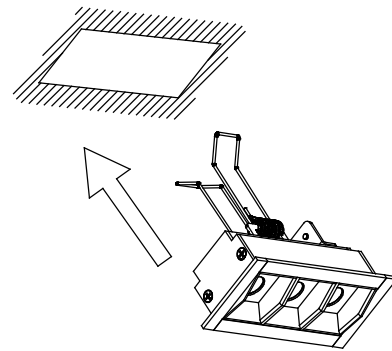

BENTO Downlight recessed

95x95

0-18

Description

Downlight

For downlighting. UGR <10. Maximum visual comfort with invisible lamp effect. Structure material: Aluminium, Polycarbonate. Structure finish: White, Black. Warranty: 2 Years.11Product net weight (Kg): 0.0001Product length (mm): 1001Product width or diameter (mm): 1001Product height (mm): 541Ø of the hole for recessing (mm): 95x951Permitted ceiling thickness: 0-1811Class III. Luminaire not suitable for coating with insulation materials. LED. No. of lampholders or LEDs: 9. LED brand: CREE. Maximum power of light source: 20 W. Colour temperature: Warm White - 3000K. Colour rendering index: 90. MacAdam Steps: 3. Hours of life: 40.000h L80B20. UGR: 7.1. Photobiological risk: RG2. Real flux (lm): 981. Nominal flux (lm): 1035. Lm/Real W: 49. Voltage: 3.1 V. Intensity: 700 mA. Gear included: No, but it is needed.

TRIMLESS

- 3LEDS: 36x84mm
- 6LEDS: 36x164mm
- 12LEDS: 36x323mm
- 18LEDS: 36x482mm
- 3X3LEDS: 90x90mm

TRIM

- 3LEDS: 40x88mm
- 6LEDS: 40x168mm
- 12LEDS: 40x328mm
- 18LEDS: 40x486mm
- 3X3LEDS: 95x95mm

1

TRIM/CON MARCO

2

3

4

TRIMLESS/SIN MARCO