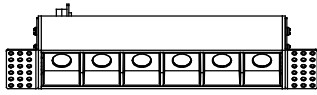

GEAR

This item requires gear. It is not included.

Luminaire

Warranty: 2 Years

Logistics

Energy Efficiency: LED A++
EAN Code: 8435526844265
Net Weight (Kg): 0.000
Packing: 190 x 200 x 100
Masterbox: 1

The photograph may not match the reference exactly. Please read the product description to identify the finish.

TRIMLESS

- 3LEDS: 36x84mm
- 6LEDS: 36x164mm
- 12LEDS: 36x323mm
- 18LEDS: 36x482mm
- 3X3LEDS: 90x90mm

TRIM

- 3LEDS: 40x88mm
- 6LEDS: 40x168mm
- 12LEDS: 40x328mm
- 18LEDS: 40x486mm
- 3X3LEDS: 95x95mm

1

TRIM/CON MARCO