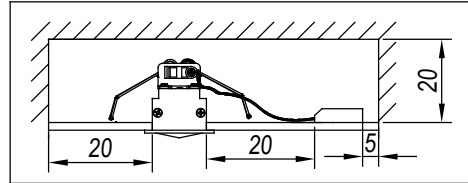

BENTO Downlight recessed

95x95

0-18

Description

Downlight

For downlighting. UGR <10. Maximum visual comfort with invisible lamp effect. Structure material: Aluminium, Polycarbonate. Structure finish: White, Black. Warranty: 2 Years.11Product net weight (Kg): 0.0001Product length (mm): 1001Product width or diameter (mm): 1001Product height (mm): 541Ø of the hole for recessing (mm): 95x951Permitted ceiling thickness: 0-1811Class III. Luminaire not suitable for coating with insulation materials. LED. No. of lampholders or LEDs: 9. LED brand: CREE. Maximum power of light source: 20 W. Colour temperature: Warm White - 3000K. Colour rendering index: 90. MacAdam Steps: 3. Hours of life: 40.000h L80B20. UGR: 7.1. Photobiological risk: RG2. Real flux (lm): 981. Nominal flux (lm): 1035. Lm/Real W: 49. Voltage: 3.1 V. Intensity: 700 mA. Gear included: No, but it is needed.

GEAR

This item requires gear. It is not included.

Luminaire

Warranty: 2 Years

Logistics

Energy Efficiency: LED A++
EAN Code: 8435526844265
Net Weight (Kg): 0.000
Packing: 190 x 200 x 100
Masterbox: 1

The photograph may not match the reference exactly. Please read the product description to identify the finish.

TRIMLESS

- 3LEDS: 36x84mm
- 6LEDS: 36x164mm
- 12LEDS: 36x323mm
- 18LEDS: 36x482mm
- 3X3LEDS: 90x90mm

TRIM

- 3LEDS: 40x88mm
- 6LEDS: 40x168mm
- 12LEDS: 40x328mm
- 18LEDS: 40x486mm
- 3X3LEDS: 95x95mm

1

TRIM/CON MARCO