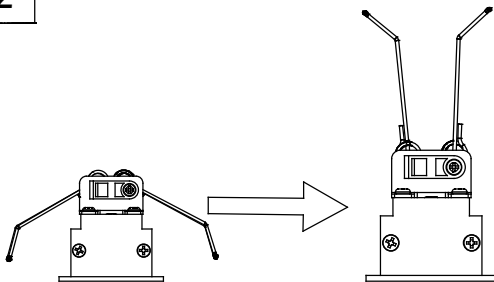

BENTO Downlight recessed

95x95

0-18

Description

Downlight

For downlighting. UGR <10. Maximum visual comfort with invisible lamp effect. Structure material: Aluminium, Polycarbonate. Structure finish: White, Black. Warranty: 2 Years.11Product net weight (Kg): 0.0001Product length (mm): 1001Product width or diameter (mm): 1001Product height (mm): 541Ø of the hole for recessing (mm): 95x951Permitted ceiling thickness: 0-1811Class III. Luminaire not suitable for coating with insulation materials. LED. No. of lampholders or LEDs: 9. LED brand: CREE. Maximum power of light source: 20 W. Colour temperature: Warm White - 3000K. Colour rendering index: 90. MacAdam Steps: 3. Hours of life: 40.000h L80B20. UGR: 7.1. Photobiological risk: RG2. Real flux (lm): 981. Nominal flux (lm): 1035. Lm/Real W: 49. Voltage: 3.1 V. Intensity: 700 mA. Gear included: No, but it is needed.

TRIMLESS

- 3LEDS: 36x84mm
- 6LEDS: 36x164mm
- 12LEDS: 36x323mm
- 18LEDS: 36x482mm
- 3X3LEDS: 90x90mm

TRIM

- 3LEDS: 40x88mm
- 6LEDS: 40x168mm
- 12LEDS: 40x328mm
- 18LEDS: 40x486mm
- 3X3LEDS: 95x95mm

1

TRIM/CON MARCO

2

3

4

TRIMLESS/SIN MARCO