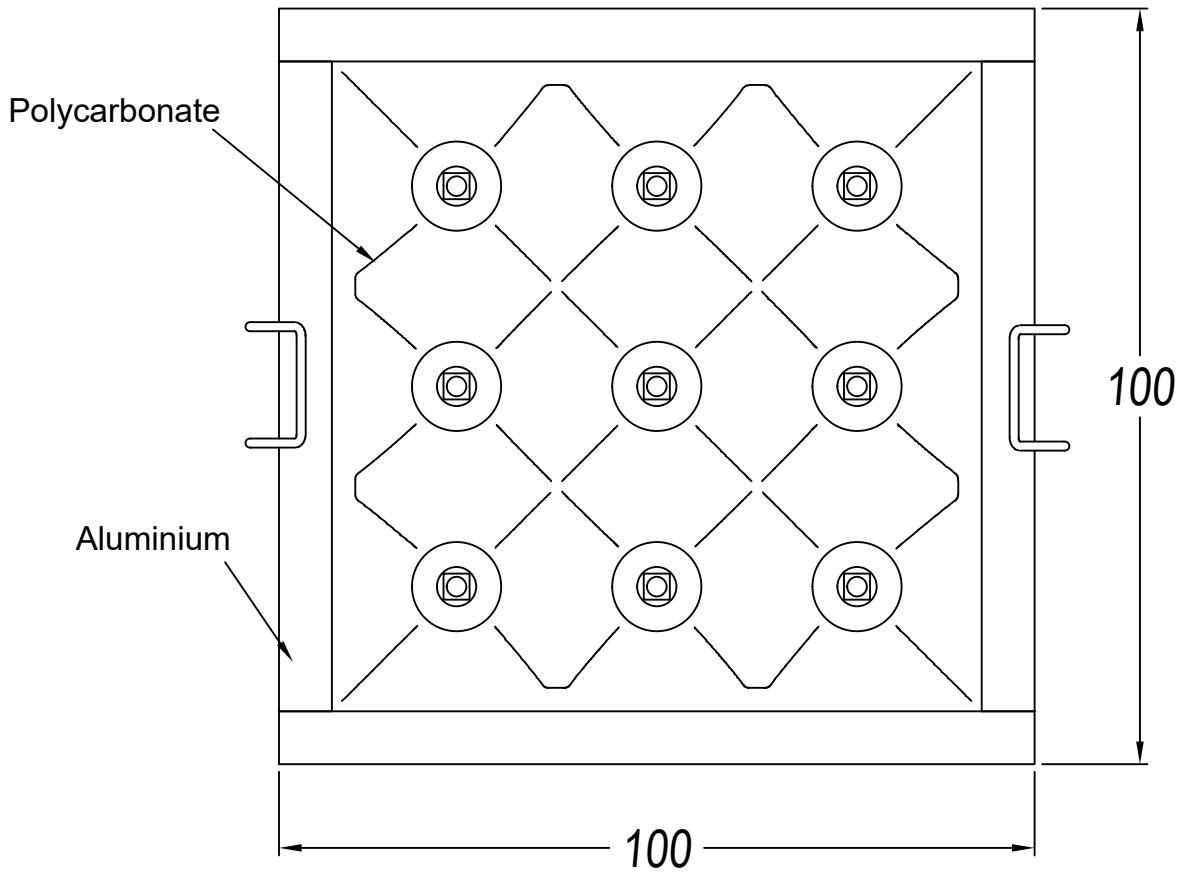

BENTO Downlight recessed

95x95

0-18

Description

Downlight

For downlighting. UGR <10. Maximum visual comfort with invisible lamp effect. Structure material: Aluminium, Polycarbonate. Structure finish: White, Black. Warranty: 2 Years.11Product net weight (Kg): 0.0001Product length (mm): 1001Product width or diameter (mm): 1001Product height (mm): 541Ø of the hole for recessing (mm): 95x951Permitted ceiling thickness: 0-1811Class III. Luminaire not suitable for coating with insulation materials. LED. No. of lampholders or LEDs: 9. LED brand: CREE. Maximum power of light source: 20 W. Colour temperature: Warm White - 3000K. Colour rendering index: 90. MacAdam Steps: 3. Hours of life: 40.000h L80B20. UGR: 7.1. Photobiological risk: RG2. Real flux (lm): 981. Nominal flux (lm): 1035. Lm/Real W: 49. Voltage: 3.1 V. Intensity: 700 mA. Gear included: No, but it is needed.

Finish

White
Black

Material

Aluminium
Polycarbonate

TECHNICAL CHARACTERISTICS

Light source

Light source: LED CREE
Output (W): 20 W
Color temperature: Warm White - 3000K
CRI: 90
Real Lumen: 981
Nominal Lumen: 1035
Qty Leds: 9
Lm/Real W: 49
Life Time: 40.000h L80B20
Bin / Grup: 7C1 o 7B4
MacAdam steps: 3
UGR: 7.1
Photobiological risk: RG2

GEAR

This item requires gear. It is not included.

Luminaire

Warranty: 2 Years

Logistics

Energy Efficiency: LED A++
EAN Code: 8435526844265
Net Weight (Kg): 0.000
Packing: 190 x 200 x 100
Masterbox: 1

The photograph may not match the reference exactly. Please read the product description to identify the finish.

TRIMLESS

- 3LEDS: 36x84mm
- 6LEDS: 36x164mm
- 12LEDS: 36x323mm
- 18LEDS: 36x482mm
- 3X3LEDS: 90x90mm

TRIM

- 3LEDS: 40x88mm
- 6LEDS: 40x168mm
- 12LEDS: 40x328mm
- 18LEDS: 40x486mm
- 3X3LEDS: 95x95mm

1

TRIM/CON MARCO