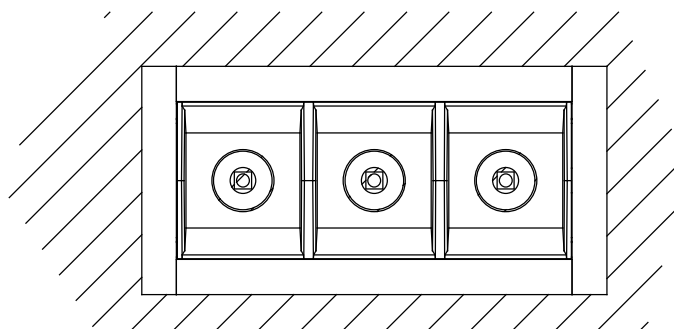

BENTO Downlight recessed

95x95

0-18

Description

Downlight

For downlighting. UGR <10. Maximum visual comfort with invisible lamp effect. Structure material: Aluminium, Polycarbonate. Structure finish: White, Black. Warranty: 2 Years.11Product net weight (Kg): 0.0001Product length (mm): 1001Product width or diameter (mm): 1001Product height (mm): 541Ø of the hole for recessing (mm): 95x951Permitted ceiling thickness: 0-1811Class III. Luminaire not suitable for coating with insulation materials. LED. No. of lampholders or LEDs: 9. LED brand: CREE. Maximum power of light source: 20 W. Colour temperature: Warm White - 3000K. Colour rendering index: 90. MacAdam Steps: 3. Hours of life: 40.000h L80B20. UGR: 7.1. Photobiological risk: RG2. Real flux (lm): 981. Nominal flux (lm): 1035. Lm/Real W: 49. Voltage: 3.1 V. Intensity: 700 mA. Gear included: No, but it is needed.

GEAR

This item requires gear. It is not included.

Luminaire

Warranty: 2 Years

Logistics

Energy Efficiency: LED A++
EAN Code: 8435526844265
Net Weight (Kg): 0.000
Packing: 190 x 200 x 100
Masterbox: 1

The photograph may not match the reference exactly. Please read the product description to identify the finish.

TRIMLESS

- 3LEDS: 36x84mm
- 6LEDS: 36x164mm
- 12LEDS: 36x323mm
- 18LEDS: 36x482mm
- 3X3LEDS: 90x90mm

TRIM

- 3LEDS: 40x88mm
- 6LEDS: 40x168mm
- 12LEDS: 40x328mm
- 18LEDS: 40x486mm
- 3X3LEDS: 95x95mm

1

TRIM/CON MARCO

2

3

4

TRIMLESS/SIN MARCO