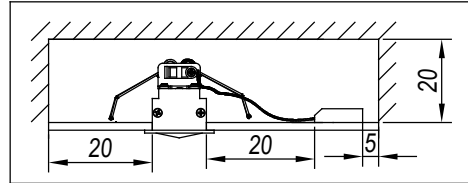

BENTO Downlight recessed

95x95

0-18

Description

Downlight

For downlighting. UGR <10. Maximum visual comfort with invisible lamp effect. Structure material: Aluminium, Polycarbonate. Structure finish: White, Black. Warranty: 2 Years.11Product net weight (Kg): 0.0001Product length (mm): 1001Product width or diameter (mm): 1001Product height (mm): 541Ø of the hole for recessing (mm): 95x951Permitted ceiling thickness: 0-1811Class III. Luminaire not suitable for coating with insulation materials. LED. No. of lampholders or LEDs: 9. LED brand: CREE. Maximum power of light source: 20 W. Colour temperature: Warm White - 3000K. Colour rendering index: 90. MacAdam Steps: 3. Hours of life: 40.000h L80B20. UGR: 12.5. Photobiological risk: RG2. Real flux (lm): 855. Nominal flux (lm): 1035. Lm/Real W: 43. Voltage: 3.1 V. Intensity: 700 mA. Gear included: No, but it is needed.

95x95

0-18mm

TRIMLESS

- 3LEDS: 36x84mm
- 6LEDS: 36x164mm
- 12LEDS: 36x323mm
- 18LEDS: 36x482mm
- 3X3LEDS: 90x90mm

TRIM

- 3LEDS: 40x88mm
- 6LEDS: 40x168mm
- 12LEDS: 40x328mm
- 18LEDS: 40x486mm
- 3X3LEDS: 95x95mm

1

TRIM/CON MARCO

2

3

4

TRIMLESS/SIN MARCO