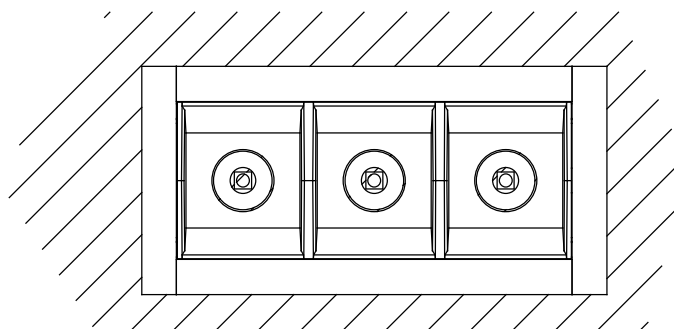

BENTO Downlight recessed

95x95

0-18

Description

Downlight

For downlighting. UGR <10. Maximum visual comfort with invisible lamp effect. Structure material: Aluminium, Polycarbonate. Structure finish: White, Black. Warranty: 2 Years.11Product net weight (Kg): 0.0001Product length (mm): 1001Product width or diameter (mm): 1001Product height (mm): 541Ø of the hole for recessing (mm): 95x951Permitted ceiling thickness: 0-1811Class III. Luminaire not suitable for coating with insulation materials. LED. No. of lampholders or LEDs: 9. LED brand: CREE. Maximum power of light source: 20 W. Colour temperature: Warm White - 3000K. Colour rendering index: 90. MacAdam Steps: 3. Hours of life: 40.000h L80B20. UGR: 12.5. Photobiological risk: RG2. Real flux (lm): 855. Nominal flux (lm): 1035. Lm/Real W: 43. Voltage: 3.1 V. Intensity: 700 mA. Gear included: No, but it is needed.

95x95

0-18mm

TRIMLESS

- 3LEDS: 36x84mm
- 6LEDS: 36x164mm
- 12LEDS: 36x323mm
- 18LEDS: 36x482mm
- 3X3LEDS: 90x90mm

TRIM

- 3LEDS: 40x88mm
- 6LEDS: 40x168mm
- 12LEDS: 40x328mm
- 18LEDS: 40x486mm
- 3X3LEDS: 95x95mm

1

TRIM/CON MARCO

2

3

4

TRIMLESS/SIN MARCO