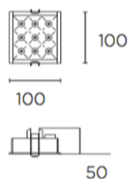

BENTO Downlight recessed

95x95

0-18

Description

Downlight

For downlighting. UGR <10. Maximum visual comfort with invisible lamp effect. Structure material: Aluminium, Polycarbonate. Structure finish: White, Black. Warranty: 2 Years.11Product net weight (Kg): 0.0001Product length (mm): 1001Product width or diameter (mm): 1001Product height (mm): 541Ø of the hole for recessing (mm): 95x951Permitted ceiling thickness: 0-1811Class III. Luminaire not suitable for coating with insulation materials. LED. No. of lampholders or LEDs: 9. LED brand: CREE. Maximum power of light source: 20 W. Colour temperature: Warm White - 3000K. Colour rendering index: 90. MacAdam Steps: 3. Hours of life: 40.000h L80B20. UGR: 12.5. Photobiological risk: RG2. Real flux (lm): 855. Nominal flux (lm): 1035. Lm/Real W: 43. Voltage: 3.1 V. Intensity: 700 mA. Gear included: No, but it is needed.

Finish

White
Black

Material

Aluminium
Polycarbonate

TECHNICAL CHARACTERISTICS

Light source

Light source: LED CREE
Output (W): 20 W
Color temperature: Warm White - 3000K
CRI: 90
Real Lumen: 855
Nominal Lumen: 1035
Qty Leds: 9
Lm/Real W: 43
Life Time: 40.000h L80B20
Bin / Grup: 7C1 o 7B4
MacAdam steps: 3
UGR: 12.5
Photobiological risk: RG2

95x95

0-18mm

TRIMLESS

- 3LEDS: 36x84mm
- 6LEDS: 36x164mm
- 12LEDS: 36x323mm
- 18LEDS: 36x482mm
- 3X3LEDS: 90x90mm

TRIM

- 3LEDS: 40x88mm
- 6LEDS: 40x168mm
- 12LEDS: 40x328mm
- 18LEDS: 40x486mm
- 3X3LEDS: 95x95mm