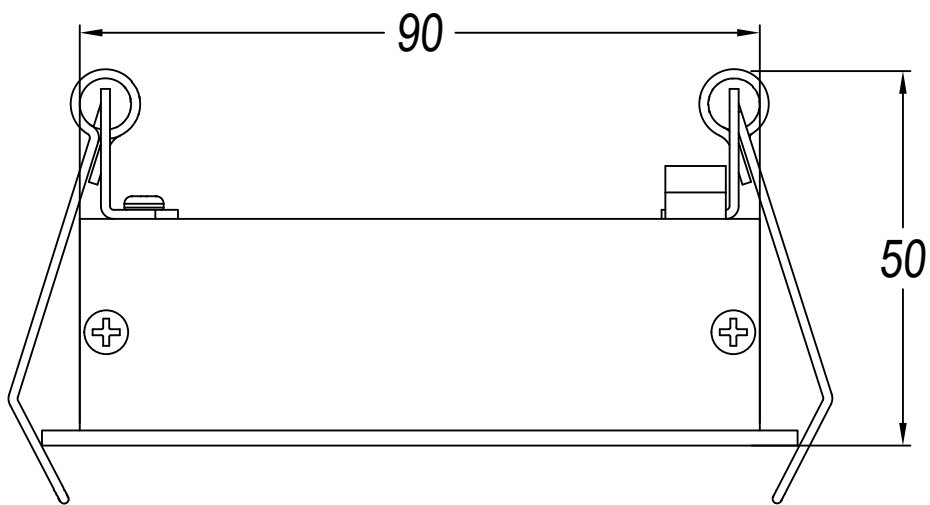

BENTO Downlight recessed

95x95

0-18

Description

Downlight

For downlighting. UGR <10. Maximum visual comfort with invisible lamp effect. Structure material: Aluminium, Polycarbonate. Structure finish: White, Black. Warranty: 2 Years.11Product net weight (Kg): 0.0001Product length (mm): 1001Product width or diameter (mm): 1001Product height (mm): 541Ø of the hole for recessing (mm): 95x951Permitted ceiling thickness: 0-1811Class III. Luminaire not suitable for coating with insulation materials. LED. No. of lampholders or LEDs: 9. LED brand: CREE. Maximum power of light source: 20 W. Colour temperature: Warm White - 3000K. Colour rendering index: 90. MacAdam Steps: 3. Hours of life: 40.000h L80B20. UGR: 12.5. Photobiological risk: RG2. Real flux (lm): 855. Nominal flux (lm): 1035. Lm/Real W: 43. Voltage: 3.1 V. Intensity: 700 mA. Gear included: No, but it is needed.

Finish

White
Black

Material

Aluminium
Polycarbonate

TECHNICAL CHARACTERISTICS

Light source

Light source: LED CREE
Output (W): 20 W
Color temperature: Warm White - 3000K
CRI: 90
Real Lumen: 855
Nominal Lumen: 1035
Qty Leds: 9
Lm/Real W: 43
Life Time: 40.000h L80B20
Bin / Grup: 7C1 o 7B4
MacAdam steps: 3
UGR: 12.5
Photobiological risk: RG2

GEAR

This item requires gear. It is not included.

Luminaire

Warranty: 2 Years

Logistics

Energy Efficiency: LED A++
EAN Code: 8435526844302
Net Weight (Kg): 0.000
Packing: 190 x 200 x 100
Masterbox: 1

The photograph may not match the reference exactly. Please read the product description to identify the finish.

95x95

0-18mm

TRIMLESS

- 3LEDS: 36x84mm
- 6LEDS: 36x164mm
- 12LEDS: 36x323mm
- 18LEDS: 36x482mm
- 3X3LEDS: 90x90mm

TRIM

- 3LEDS: 40x88mm
- 6LEDS: 40x168mm
- 12LEDS: 40x328mm
- 18LEDS: 40x486mm
- 3X3LEDS: 95x95mm