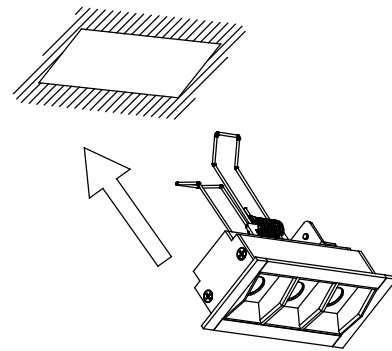

BENTO Downlight recessed

95x95

0-18

Description

Downlight

For downlighting. UGR <10. Maximum visual comfort with invisible lamp effect. Structure material: Aluminium, Polycarbonate. Structure finish: White, Black. Warranty: 2 Years.11Product net weight (Kg): 0.0001Product length (mm): 1001Product width or diameter (mm): 1001Product height (mm): 541Ø of the hole for recessing (mm): 95x951Permitted ceiling thickness: 0-1811Class III. Luminaire not suitable for coating with insulation materials. LED. No. of lampholders or LEDs: 9. LED brand: CREE. Maximum power of light source: 20 W. Colour temperature: Warm White - 3000K. Colour rendering index: 90. MacAdam Steps: 3. Hours of life: 40.000h L80B20. UGR: 12.5. Photobiological risk: RG2. Real flux (lm): 855. Nominal flux (lm): 1035. Lm/Real W: 43. Voltage: 3.1 V. Intensity: 700 mA. Gear included: No, but it is needed.

95x95

0-18mm

TRIMLESS

- 3LEDS: 36x84mm
- 6LEDS: 36x164mm
- 12LEDS: 36x323mm
- 18LEDS: 36x482mm
- 3X3LEDS: 90x90mm

TRIM

- 3LEDS: 40x88mm
- 6LEDS: 40x168mm
- 12LEDS: 40x328mm
- 18LEDS: 40x486mm
- 3X3LEDS: 95x95mm

1

TRIM/CON MARCO

2

3

4

TRIMLESS/SIN MARCO