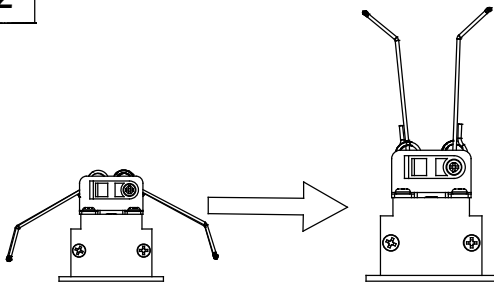

BENTO Downlight recessed

95x95

0-18

Description

Downlight

For downlighting. UGR <10. Maximum visual comfort with invisible lamp effect. Structure material: Aluminium, Polycarbonate. Structure finish: White, Black. Warranty: 2 Years.11Product net weight (Kg): 0.0001Product length (mm): 1001Product width or diameter (mm): 1001Product height (mm): 541Ø of the hole for recessing (mm): 95x951Permitted ceiling thickness: 0-1811Class III. Luminaire not suitable for coating with insulation materials. LED. No. of lampholders or LEDs: 9. LED brand: CREE. Maximum power of light source: 20 W. Colour temperature: Warm White - 3000K. Colour rendering index: 90. MacAdam Steps: 3. Hours of life: 40.000h L80B20. UGR: 12.5. Photobiological risk: RG2. Real flux (lm): 855. Nominal flux (lm): 1035. Lm/Real W: 43. Voltage: 3.1 V. Intensity: 700 mA. Gear included: No, but it is needed.

95x95

0-18mm

TRIMLESS

- 3LEDS: 36x84mm
- 6LEDS: 36x164mm
- 12LEDS: 36x323mm
- 18LEDS: 36x482mm
- 3X3LEDS: 90x90mm

TRIM

- 3LEDS: 40x88mm
- 6LEDS: 40x168mm
- 12LEDS: 40x328mm
- 18LEDS: 40x486mm
- 3X3LEDS: 95x95mm

1

TRIM/CON MARCO

2

3

4

TRIMLESS/SIN MARCO