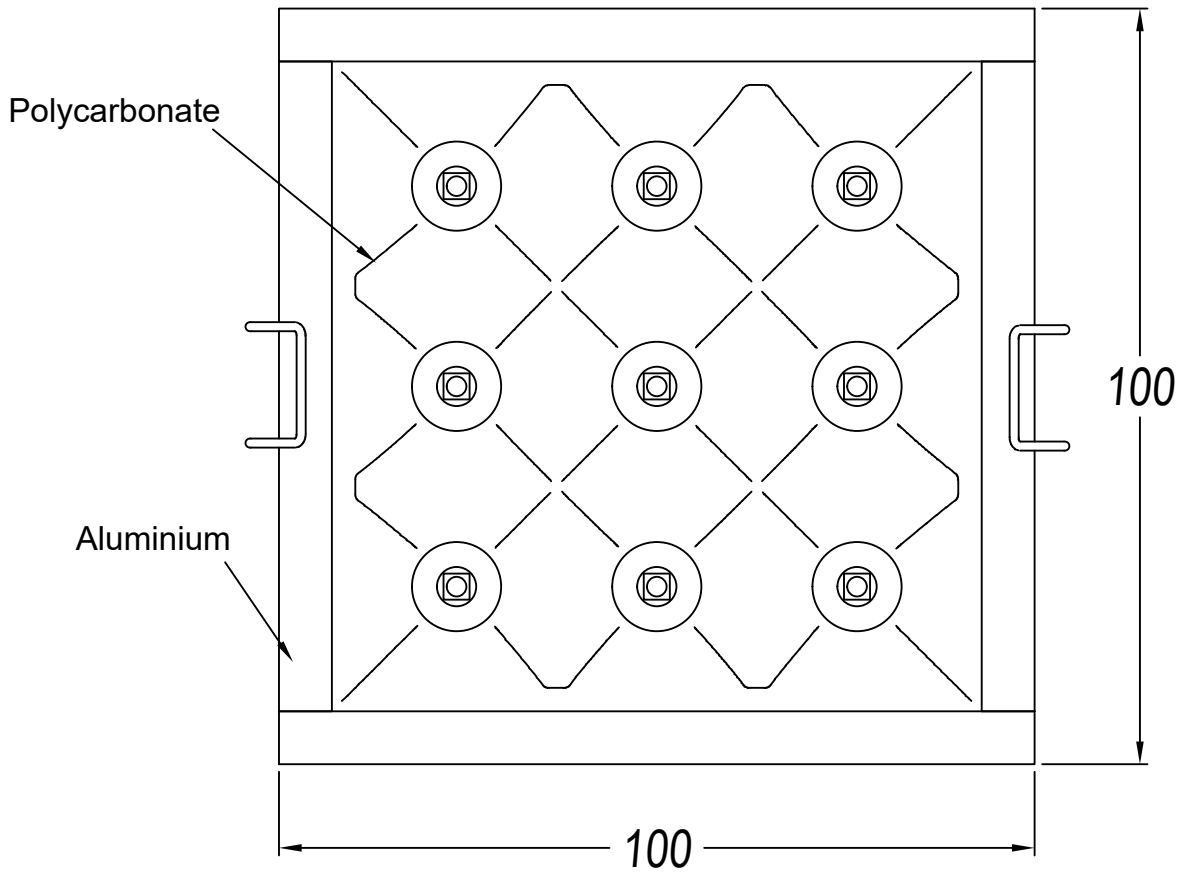

BENTO Downlight recessed

95x95

0-18

Description

Downlight

For downlighting. UGR <10. Maximum visual comfort with invisible lamp effect. Structure material: Aluminium, Polycarbonate. Structure finish: White, Black. Warranty: 2 Years.11Product net weight (Kg): 0.0001Product length (mm): 1001Product width or diameter (mm): 1001Product height (mm): 541Ø of the hole for recessing (mm): 95x951Permitted ceiling thickness: 0-1811Class III. Luminaire not suitable for coating with insulation materials. LED. No. of lampholders or LEDs: 9. LED brand: CREE. Maximum power of light source: 20 W. Colour temperature: Warm White - 3000K. Colour rendering index: 90. MacAdam Steps: 3. Hours of life: 40.000h L80B20. UGR: 12.5. Photobiological risk: RG2. Real flux (lm): 855. Nominal flux (lm): 1035. Lm/Real W: 43. Voltage: 3.1 V. Intensity: 700 mA. Gear included: No, but it is needed.

Finish

White
Black

Material

Aluminium
Polycarbonate

TECHNICAL CHARACTERISTICS

Light source

Light source: LED CREE
Output (W): 20 W
Color temperature: Warm White - 3000K
CRI: 90
Real Lumen: 855
Nominal Lumen: 1035
Qty Leds: 9
Lm/Real W: 43
Life Time: 40.000h L80B20
Bin / Grup: 7C1 o 7B4
MacAdam steps: 3
UGR: 12.5
Photobiological risk: RG2

GEAR

This item requires gear. It is not included.

Luminaire

Warranty: 2 Years

Logistics

Energy Efficiency: LED A++
EAN Code: 8435526844302
Net Weight (Kg): 0.000
Packing: 190 x 200 x 100
Masterbox: 1

The photograph may not match the reference exactly. Please read the product description to identify the finish.

95x95

0-18mm

TRIMLESS

- 3LEDS: 36x84mm
- 6LEDS: 36x164mm
- 12LEDS: 36x323mm
- 18LEDS: 36x482mm
- 3X3LEDS: 90x90mm

TRIM

- 3LEDS: 40x88mm
- 6LEDS: 40x168mm
- 12LEDS: 40x328mm
- 18LEDS: 40x486mm
- 3X3LEDS: 95x95mm