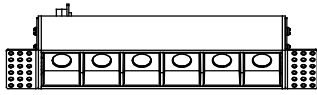

GEAR

This item requires gear. It is not included.

Luminaire

Warranty: 2 Years

Logistics

Energy Efficiency: LED A++
EAN Code: 8435526844302
Net Weight (Kg): 0.000
Packing: 190 x 200 x 100
Masterbox: 1

The photograph may not match the reference exactly. Please read the product description to identify the finish.

95x95

0-18mm

TRIMLESS

- 3LEDS: 36x84mm
- 6LEDS: 36x164mm
- 12LEDS: 36x323mm
- 18LEDS: 36x482mm
- 3X3LEDS: 90x90mm

TRIM

- 3LEDS: 40x88mm
- 6LEDS: 40x168mm
- 12LEDS: 40x328mm
- 18LEDS: 40x486mm
- 3X3LEDS: 95x95mm