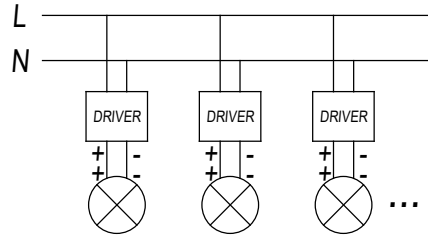

BENTO Downlight recessed

95x95

0-18

Description

Downlight

For downlighting. UGR <10. Maximum visual comfort with invisible lamp effect. Structure material: Aluminium, Polycarbonate. Structure finish: White, Black. Warranty: 2 Years.11Product net weight (Kg): 0.0001Product length (mm): 1001Product width or diameter (mm): 1001Product height (mm): 541Ø of the hole for recessing (mm): 95x951Permitted ceiling thickness: 0-1811Class III. Luminaire not suitable for coating with insulation materials. LED. No. of lampholders or LEDs: 9. LED brand: CREE. Maximum power of light source: 20 W. Colour temperature: Warm White - 3000K. Colour rendering index: 90. MacAdam Steps: 3. Hours of life: 40.000h L80B20. UGR: 12.5. Photobiological risk: RG2. Real flux (lm): 855. Nominal flux (lm): 1035. Lm/Real W: 43. Voltage: 3.1 V. Intensity: 700 mA. Gear included: No, but it is needed.

GEAR

This item requires gear. It is not included.

Luminaire

Warranty: 2 Years

Logistics

Energy Efficiency: LED A++
EAN Code: 8435526844302
Net Weight (Kg): 0.000
Packing: 190 x 200 x 100
Masterbox: 1

The photograph may not match the reference exactly. Please read the product description to identify the finish.

95x95

0-18mm

TRIMLESS

- 3LEDS: 36x84mm
- 6LEDS: 36x164mm
- 12LEDS: 36x323mm
- 18LEDS: 36x482mm
- 3X3LEDS: 90x90mm

TRIM

- 3LEDS: 40x88mm
- 6LEDS: 40x168mm
- 12LEDS: 40x328mm
- 18LEDS: 40x486mm
- 3X3LEDS: 95x95mm

1

TRIM/CON MARCO

2

3

4

TRIMLESS/SIN MARCO