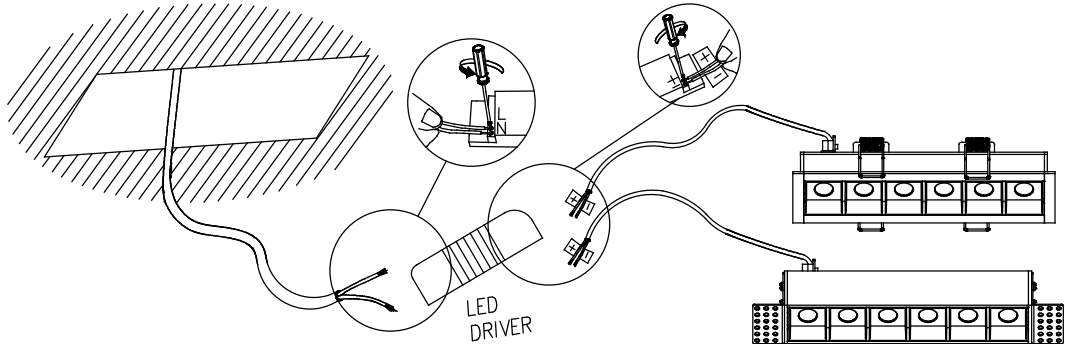

BENTO Downlight recessed

95x95

0-18

Description

Downlight

For downlighting. UGR <10. Maximum visual comfort with invisible lamp effect. Structure material: Aluminium, Polycarbonate. Structure finish: White, Black. Warranty: 2 Years.11Product net weight (Kg): 0.0001Product length (mm): 1001Product width or diameter (mm): 1001Product height (mm): 541Ø of the hole for recessing (mm): 95x951Permitted ceiling thickness: 0-1811Class III. Luminaire not suitable for coating with insulation materials. LED. No. of lampholders or LEDs: 9. LED brand: CREE. Maximum power of light source: 20 W. Colour temperature: Warm White - 3000K. Colour rendering index: 90. MacAdam Steps: 3. Hours of life: 40.000h L80B20. UGR: 12.5. Photobiological risk: RG2. Real flux (lm): 855. Nominal flux (lm): 1035. Lm/Real W: 43. Voltage: 3.1 V. Intensity: 700 mA. Gear included: No, but it is needed.

GEAR

This item requires gear. It is not included.

Luminaire

Warranty: 2 Years

Logistics

Energy Efficiency: LED A++
EAN Code: 8435526844302
Net Weight (Kg): 0.000
Packing: 190 x 200 x 100
Masterbox: 1

The photograph may not match the reference exactly. Please read the product description to identify the finish.

95x95

0-18mm

TRIMLESS

- 3LEDS: 36x84mm
- 6LEDS: 36x164mm
- 12LEDS: 36x323mm
- 18LEDS: 36x482mm
- 3X3LEDS: 90x90mm

TRIM

- 3LEDS: 40x88mm
- 6LEDS: 40x168mm
- 12LEDS: 40x328mm
- 18LEDS: 40x486mm
- 3X3LEDS: 95x95mm

1

TRIM/CON MARCO

2

3

4

TRIMLESS/SIN MARCO