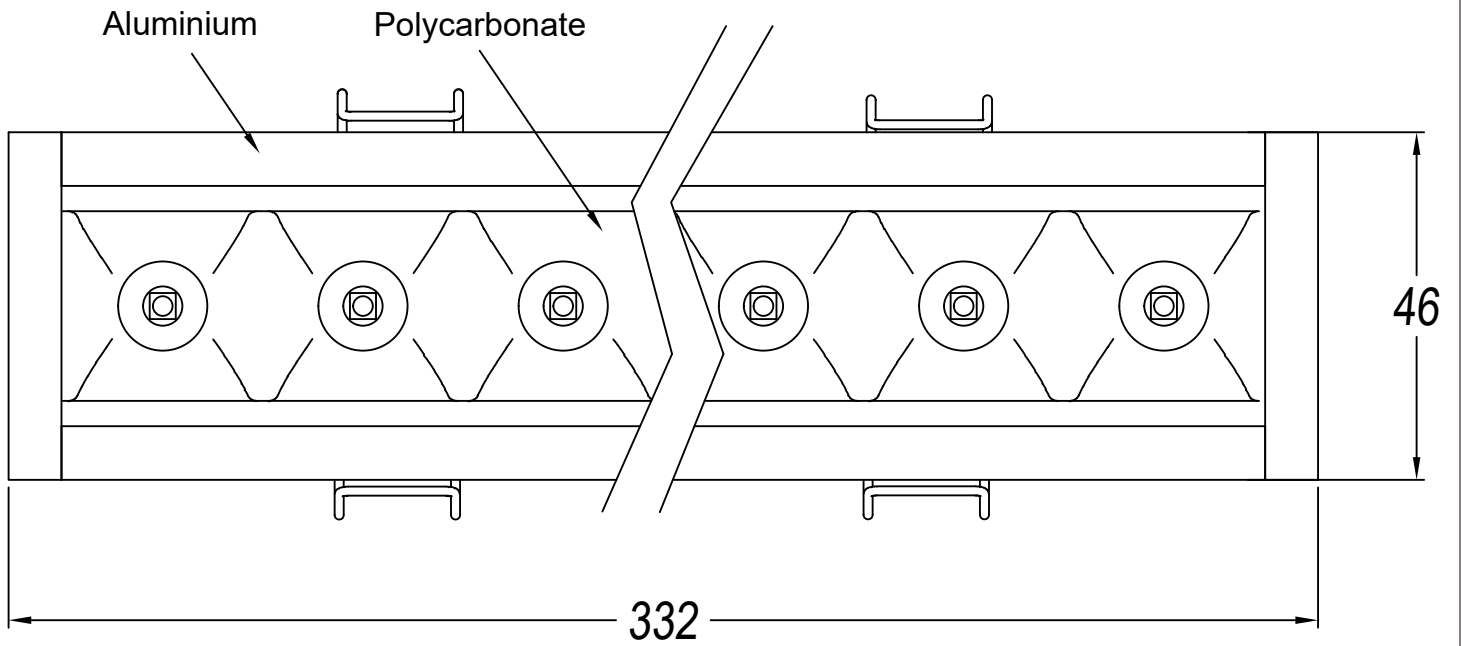

BENTO Downlight recessed

40x328

0-18

Description

Downlight

For downlighting. UGR <10. Maximum visual comfort with invisible lamp effect. Structure material: Aluminium, Polycarbonate. Structure finish: White, Black. Warranty: 2 Years.11Product net weight (Kg): 0.0001Product length (mm): 332.51Product width or diameter (mm): 461Product height (mm): 461Ø of the hole for recessing (mm): 40x3281Permitted ceiling thickness: 0-1811Class III. Luminaire not suitable for coating with insulation materials. LED. No. of lampholders or LEDs: 12. LED brand: CREE. Maximum power of light source: 26.4 W. Colour temperature: Warm White - 3000K. Colour rendering index: 90. MacAdam Steps: 3. Hours of life: 40.000h L80B20. UGR: 12.1. Photobiological risk: RG2. Real flux (lm): 1140. Nominal flux (lm): 1380. Lm/Real W: 44. Voltage: 3.1 V. Intensity: 700 mA. Gear included: No, but it is needed.

Finish

White
Black

Material

Aluminium
Polycarbonate

TECHNICAL CHARACTERISTICS

Light source

Light source: LED CREE
Output (W): 26.4 W
Color temperature: Warm White - 3000K
CRI: 90
Real Lumen: 1140
Nominal Lumen: 1380
Qty Leds: 12
Lm/Real W: 44
Life Time: 40.000h L80B20
Bin / Grup: 7C1 o 7B4
MacAdam steps: 3
UGR: 12.1
Photobiological risk: RG2

GEAR

This item requires gear. It is not included.

Luminaire

Warranty: 2 Years

Logistics

Energy Efficiency: LED A++
EAN Code: 8435526844067
Net Weight (Kg): 0.000
Packing: 130 x 130 x 370
Masterbox: 1

The photograph may not match the reference exactly. Please read the product description to identify the finish.

40x328

0-18mm

TRIMLESS

- 3LEDS: 36x84mm
- 6LEDS: 36x164mm
- 12LEDS: 36x323mm
- 18LEDS: 36x482mm
- 3X3LEDS: 90x90mm

TRIM

- 3LEDS: 40x88mm
- 6LEDS: 40x168mm
- 12LEDS: 40x328mm
- 18LEDS: 40x486mm
- 3X3LEDS: 95x95mm