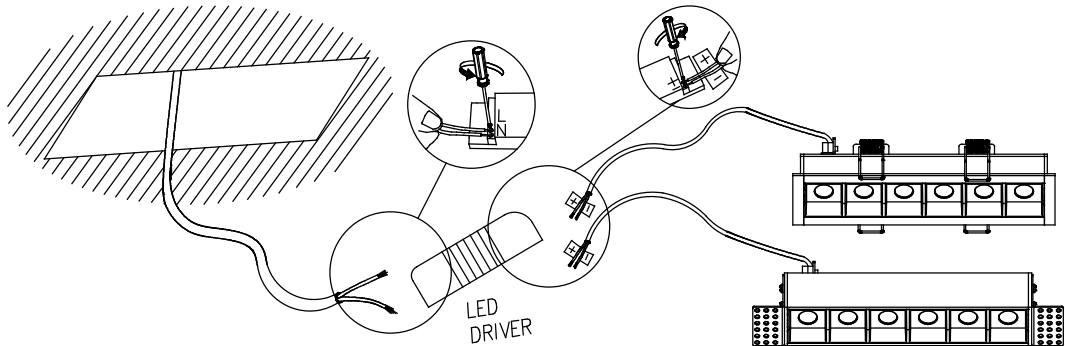

BENTO Downlight recessed

40x328

0-18

Description

Downlight

For downlighting. UGR <10. Maximum visual comfort with invisible lamp effect. Structure material: Aluminium, Polycarbonate. Structure finish: White, Black. Warranty: 2 Years.11Product net weight (Kg): 0.0001Product length (mm): 332.51Product width or diameter (mm): 461Product height (mm): 461Ø of the hole for recessing (mm): 40x3281Permitted ceiling thickness: 0-1811Class III. Luminaire not suitable for coating with insulation materials. LED. No. of lampholders or LEDs: 12. LED brand: CREE. Maximum power of light source: 26.4 W. Colour temperature: Warm White - 3000K. Colour rendering index: 90. MacAdam Steps: 3. Hours of life: 40.000h L80B20. UGR: 12.1. Photobiological risk: RG2. Real flux (lm): 1140. Nominal flux (lm): 1380. Lm/Real W: 44. Voltage: 3.1 V. Intensity: 700 mA. Gear included: No, but it is needed.

GEAR

This item requires gear. It is not included.

Luminaire

Warranty: 2 Years

Logistics

Energy Efficiency: LED A++
EAN Code: 8435526844067
Net Weight (Kg): 0.000
Packing: 130 x 130 x 370
Masterbox: 1

The photograph may not match the reference exactly. Please read the product description to identify the finish.

40x328

0-18mm

TRIMLESS

- 3LEDS: 36x84mm
- 6LEDS: 36x164mm
- 12LEDS: 36x323mm
- 18LEDS: 36x482mm
- 3X3LEDS: 90x90mm

TRIM

- 3LEDS: 40x88mm
- 6LEDS: 40x168mm
- 12LEDS: 40x328mm
- 18LEDS: 40x486mm
- 3X3LEDS: 95x95mm

1

TRIM/CON MARCO

2

3

4

TRIMLESS/SIN MARCO