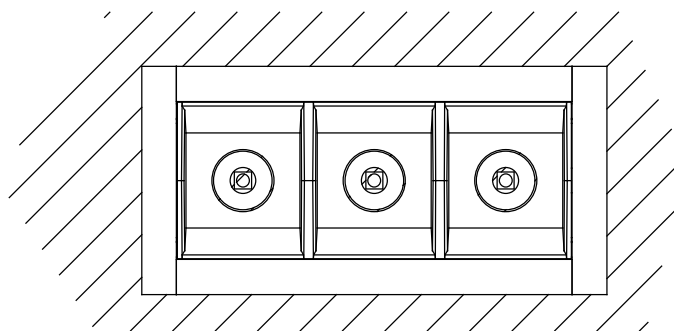

BENTO Downlight recessed

40x328

0-18

Description

Downlight

For downlighting. UGR <10. Maximum visual comfort with invisible lamp effect. Structure material: Aluminium, Polycarbonate. Structure finish: White, Black. Warranty: 2 Years.11Product net weight (Kg): 0.0001Product length (mm): 332.51Product width or diameter (mm): 461Product height (mm): 461Ø of the hole for recessing (mm): 40x3281Permitted ceiling thickness: 0-1811Class III. Luminaire not suitable for coating with insulation materials. LED. No. of lampholders or LEDs: 12. LED brand: CREE. Maximum power of light source: 26.4 W. Colour temperature: Warm White - 3000K. Colour rendering index: 90. MacAdam Steps: 3. Hours of life: 40.000h L80B20. UGR: 12.1. Photobiological risk: RG2. Real flux (lm): 1140. Nominal flux (lm): 1380. Lm/Real W: 44. Voltage: 3.1 V. Intensity: 700 mA. Gear included: No, but it is needed.

40x328

0-18mm

TRIMLESS

- 3LEDS: 36x84mm
- 6LEDS: 36x164mm
- 12LEDS: 36x323mm
- 18LEDS: 36x482mm
- 3X3LEDS: 90x90mm

TRIM

- 3LEDS: 40x88mm
- 6LEDS: 40x168mm
- 12LEDS: 40x328mm
- 18LEDS: 40x486mm
- 3X3LEDS: 95x95mm

1

TRIM/CON MARCO

2

3

4

TRIMLESS/SIN MARCO