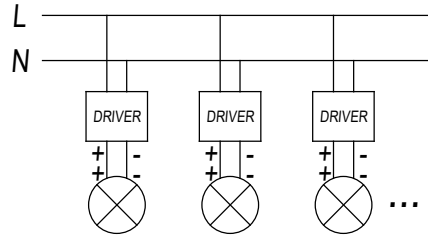

BENTO Downlight recessed

40x328

0-18

Description

Downlight

For downlighting. UGR <10. Maximum visual comfort with invisible lamp effect. Structure material: Aluminium, Polycarbonate. Structure finish: White, Black. Warranty: 2 Years.11Product net weight (Kg): 0.0001Product length (mm): 332.51Product width or diameter (mm): 461Product height (mm): 461Ø of the hole for recessing (mm): 40x3281Permitted ceiling thickness: 0-1811Class III. Luminaire not suitable for coating with insulation materials. LED. No. of lampholders or LEDs: 12. LED brand: CREE. Maximum power of light source: 26.4 W. Colour temperature: Warm White - 3000K. Colour rendering index: 90. MacAdam Steps: 3. Hours of life: 40.000h L80B20. UGR: 12.1. Photobiological risk: RG2. Real flux (lm): 1140. Nominal flux (lm): 1380. Lm/Real W: 44. Voltage: 3.1 V. Intensity: 700 mA. Gear included: No, but it is needed.

GEAR

This item requires gear. It is not included.

Luminaire

Warranty: 2 Years

Logistics

Energy Efficiency: LED A++
EAN Code: 8435526844067
Net Weight (Kg): 0.000
Packing: 130 x 130 x 370
Masterbox: 1

The photograph may not match the reference exactly. Please read the product description to identify the finish.

40x328

0-18mm

TRIMLESS

- 3LEDS: 36x84mm
- 6LEDS: 36x164mm
- 12LEDS: 36x323mm
- 18LEDS: 36x482mm
- 3X3LEDS: 90x90mm

TRIM

- 3LEDS: 40x88mm
- 6LEDS: 40x168mm
- 12LEDS: 40x328mm
- 18LEDS: 40x486mm
- 3X3LEDS: 95x95mm

1

TRIM/CON MARCO

2

3

4

TRIMLESS/SIN MARCO