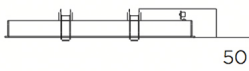

BENTO Downlight recessed

40x328

0-18

Description

Downlight

For downlighting. UGR <10. Maximum visual comfort with invisible lamp effect. Structure material: Aluminium, Polycarbonate. Structure finish: White, Black. Warranty: 2 Years.11Product net weight (Kg): 0.0001Product length (mm): 332.51Product width or diameter (mm): 461Product height (mm): 461Ø of the hole for recessing (mm): 40x3281Permitted ceiling thickness: 0-1811Class III. Luminaire not suitable for coating with insulation materials. LED. No. of lampholders or LEDs: 12. LED brand: CREE. Maximum power of light source: 26.4 W. Colour temperature: Warm White - 3000K. Colour rendering index: 90. MacAdam Steps: 3. Hours of life: 40.000h L80B20. UGR: 12.1. Photobiological risk: RG2. Real flux (lm): 1140. Nominal flux (lm): 1380. Lm/Real W: 44. Voltage: 3.1 V. Intensity: 700 mA. Gear included: No, but it is needed.

Finish

White
Black

Material

Aluminium
Polycarbonate

TECHNICAL CHARACTERISTICS

Light source

Light source: LED CREE
Output (W): 26.4 W
Color temperature: Warm White - 3000K
CRI: 90
Real Lumen: 1140
Nominal Lumen: 1380
Qty Leds: 12
Lm/Real W: 44
Life Time: 40.000h L80B20
Bin / Grup: 7C1 o 7B4
MacAdam steps: 3
UGR: 12.1
Photobiological risk: RG2