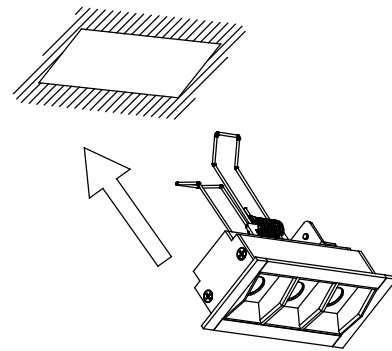

BENTO Downlight recessed

40x328

0-18

Description

Downlight

For downlighting. UGR <10. Maximum visual comfort with invisible lamp effect. Structure material: Aluminium, Polycarbonate. Structure finish: White, Black. Warranty: 2 Years.11Product net weight (Kg): 0.0001Product length (mm): 332.51Product width or diameter (mm): 461Product height (mm): 461Ø of the hole for recessing (mm): 40x3281Permitted ceiling thickness: 0-1811Class III. Luminaire not suitable for coating with insulation materials. LED. No. of lampholders or LEDs: 12. LED brand: CREE. Maximum power of light source: 26.4 W. Colour temperature: Warm White - 3000K. Colour rendering index: 90. MacAdam Steps: 3. Hours of life: 40.000h L80B20. UGR: 12.1. Photobiological risk: RG2. Real flux (lm): 1140. Nominal flux (lm): 1380. Lm/Real W: 44. Voltage: 3.1 V. Intensity: 700 mA. Gear included: No, but it is needed.

1

TRIM/CON MARCO

2

3

4

TRIMLESS/SIN MARCO