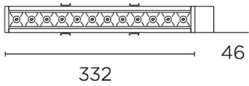

BENTO Downlight recessed

40x328

0-18

Description

Downlight

For downlighting. UGR <10. Maximum visual comfort with invisible lamp effect. Structure material: Aluminium, Polycarbonate. Structure finish: White, Black. Warranty: 2 Years.11Product net weight (Kg): 0.0001Product length (mm): 332.51Product width or diameter (mm): 461Product height (mm): 461Ø of the hole for recessing (mm): 40x3281Permitted ceiling thickness: 0-1811Class III. Luminaire not suitable for coating with insulation materials. LED. No. of lampholders or LEDs: 12. LED brand: CREE. Maximum power of light source: 26.4 W. Colour temperature: Warm White - 3000K. Colour rendering index: 90. MacAdam Steps: 3. Hours of life: 40.000h L80B20. UGR: 12.1. Photobiological risk: RG2. Real flux (lm): 1140. Nominal flux (lm): 1380. Lm/Real W: 44. Voltage: 3.1 V. Intensity: 700 mA. Gear included: No, but it is needed.

Finish

White
Black

Material

Aluminium
Polycarbonate

TECHNICAL CHARACTERISTICS

Light source

Light source: LED CREE
Output (W): 26.4 W
Color temperature: Warm White - 3000K
CRI: 90
Real Lumen: 1140
Nominal Lumen: 1380
Qty Leds: 12
Lm/Real W: 44
Life Time: 40.000h L80B20
Bin / Grup: 7C1 o 7B4
MacAdam steps: 3
UGR: 12.1
Photobiological risk: RG2

GEAR

This item requires gear. It is not included.

Luminaire

Warranty: 2 Years

Logistics

Energy Efficiency: LED A++
EAN Code: 8435526844067
Net Weight (Kg): 0.000
Packing: 130 x 130 x 370
Masterbox: 1

The photograph may not match the reference exactly. Please read the product description to identify the finish.

40x328

0-18mm

TRIMLESS

- 3LEDS: 36x84mm
- 6LEDS: 36x164mm
- 12LEDS: 36x323mm
- 18LEDS: 36x482mm
- 3X3LEDS: 90x90mm

TRIM

- 3LEDS: 40x88mm
- 6LEDS: 40x168mm
- 12LEDS: 40x328mm
- 18LEDS: 40x486mm
- 3X3LEDS: 95x95mm