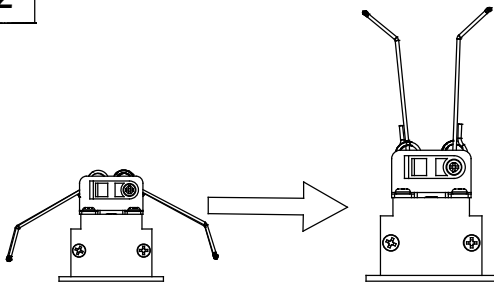

BENTO Downlight recessed

40x328

0-18

Description

Downlight

For downlighting. UGR <10. Maximum visual comfort with invisible lamp effect. Structure material: Aluminium, Polycarbonate. Structure finish: White, Black. Warranty: 2 Years.11Product net weight (Kg): 0.0001Product length (mm): 332.51Product width or diameter (mm): 461Product height (mm): 461Ø of the hole for recessing (mm): 40x3281Permitted ceiling thickness: 0-1811Class III. Luminaire not suitable for coating with insulation materials. LED. No. of lampholders or LEDs: 12. LED brand: CREE. Maximum power of light source: 26.4 W. Colour temperature: Warm White - 3000K. Colour rendering index: 90. MacAdam Steps: 3. Hours of life: 40.000h L80B20. UGR: 12.1. Photobiological risk: RG2. Real flux (lm): 1140. Nominal flux (lm): 1380. Lm/Real W: 44. Voltage: 3.1 V. Intensity: 700 mA. Gear included: No, but it is needed.

GEAR

This item requires gear. It is not included.

Luminaire

Warranty: 2 Years

Logistics

Energy Efficiency: LED A++
EAN Code: 8435526844067
Net Weight (Kg): 0.000
Packing: 130 x 130 x 370
Masterbox: 1

The photograph may not match the reference exactly. Please read the product description to identify the finish.

40x328

0-18mm

TRIMLESS

- 3LEDS: 36x84mm
- 6LEDS: 36x164mm
- 12LEDS: 36x323mm
- 18LEDS: 36x482mm
- 3X3LEDS: 90x90mm

TRIM

- 3LEDS: 40x88mm
- 6LEDS: 40x168mm
- 12LEDS: 40x328mm
- 18LEDS: 40x486mm
- 3X3LEDS: 95x95mm

1

TRIM/CON MARCO

2

3

4

TRIMLESS/SIN MARCO