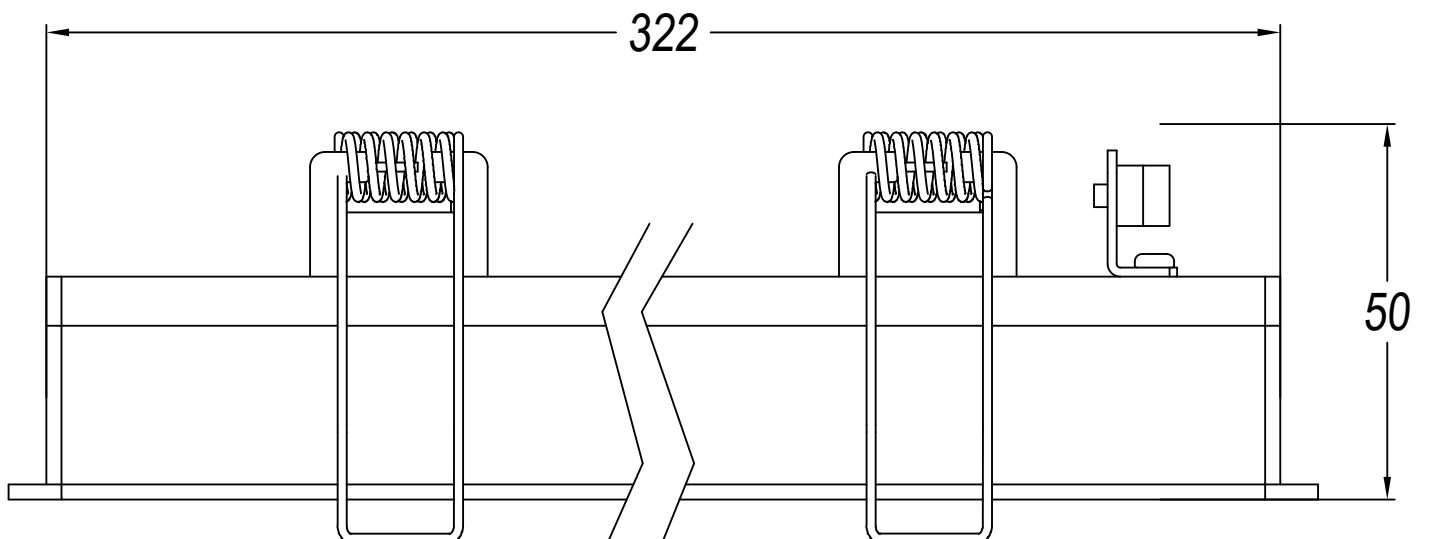

BENTO Downlight recessed

40x328

0-18

Description

Downlight

For downlighting. UGR <10. Maximum visual comfort with invisible lamp effect. Structure material: Aluminium, Polycarbonate. Structure finish: White, Black. Warranty: 2 Years.11Product net weight (Kg): 0.0001Product length (mm): 332.51Product width or diameter (mm): 461Product height (mm): 461Ø of the hole for recessing (mm): 40x3281Permitted ceiling thickness: 0-1811Class III. Luminaire not suitable for coating with insulation materials. LED. No. of lampholders or LEDs: 12. LED brand: CREE. Maximum power of light source: 26.4 W. Colour temperature: Warm White - 3000K. Colour rendering index: 90. MacAdam Steps: 3. Hours of life: 40.000h L80B20. UGR: 12.1. Photobiological risk: RG2. Real flux (lm): 1140. Nominal flux (lm): 1380. Lm/Real W: 44. Voltage: 3.1 V. Intensity: 700 mA. Gear included: No, but it is needed.

Finish

White
Black

Material

Aluminium
Polycarbonate

TECHNICAL CHARACTERISTICS

Light source

Light source: LED CREE
Output (W): 26.4 W
Color temperature: Warm White - 3000K
CRI: 90
Real Lumen: 1140
Nominal Lumen: 1380
Qty Leds: 12
Lm/Real W: 44
Life Time: 40.000h L80B20
Bin / Grup: 7C1 o 7B4
MacAdam steps: 3
UGR: 12.1
Photobiological risk: RG2

GEAR

This item requires gear. It is not included.

Luminaire

Warranty: 2 Years

Logistics

Energy Efficiency: LED A++
EAN Code: 8435526844067
Net Weight (Kg): 0.000
Packing: 130 x 130 x 370
Masterbox: 1

The photograph may not match the reference exactly. Please read the product description to identify the finish.

40x328

0-18mm

TRIMLESS

- 3LEDS: 36x84mm
- 6LEDS: 36x164mm
- 12LEDS: 36x323mm
- 18LEDS: 36x482mm
- 3X3LEDS: 90x90mm

TRIM

- 3LEDS: 40x88mm
- 6LEDS: 40x168mm
- 12LEDS: 40x328mm
- 18LEDS: 40x486mm
- 3X3LEDS: 95x95mm