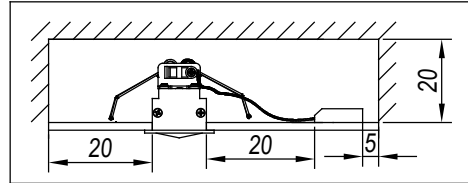

BENTO Downlight recessed

40x328

0-18

Description

Downlight

For downlighting. UGR <10. Maximum visual comfort with invisible lamp effect. Structure material: Aluminium, Polycarbonate. Structure finish: White, Black. Warranty: 2 Years.11Product net weight (Kg): 0.0001Product length (mm): 332.51Product width or diameter (mm): 461Product height (mm): 461Ø of the hole for recessing (mm): 40x3281Permitted ceiling thickness: 0-1811Class III. Luminaire not suitable for coating with insulation materials. LED. No. of lampholders or LEDs: 12. LED brand: CREE. Maximum power of light source: 26.4 W. Colour temperature: Warm White - 3000K. Colour rendering index: 90. MacAdam Steps: 3. Hours of life: 40.000h L80B20. UGR: 12.1. Photobiological risk: RG2. Real flux (lm): 1140. Nominal flux (lm): 1380. Lm/Real W: 44. Voltage: 3.1 V. Intensity: 700 mA. Gear included: No, but it is needed.

40x328

0-18mm

TRIMLESS

- 3LEDS: 36x84mm
- 6LEDS: 36x164mm
- 12LEDS: 36x323mm
- 18LEDS: 36x482mm
- 3X3LEDS: 90x90mm

TRIM

- 3LEDS: 40x88mm
- 6LEDS: 40x168mm
- 12LEDS: 40x328mm
- 18LEDS: 40x486mm
- 3X3LEDS: 95x95mm

1

TRIM/CON MARCO

2

3

4

TRIMLESS/SIN MARCO