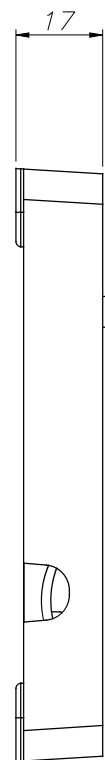

PX-0439-NEG

V0

GROVE Wall fixture

Description

Wall light for indoor and outdoor use.

For frontal lighting and downlighting. Structure material: ABS. Structure finish: White, Grey, Black. Diffuser material: Polycarbonate. Diffuser finish: Transparent. Warranty: 5 Years. 11 Product net weight (Kg): 0.3001 Product width or diameter (mm): 120 Product height (mm): 120 Product aperture (mm): 32 1 Class II. IP: IP65. IK: IK10. LED. No. of lampholders or LEDs: 11. LED brand: SUNPU. Driver brand: DRIVER AC. Maximum power of light source: 2.6 W. Colour temperature: Neutral white - 4000K. Colour rendering index: 80. Hours of life: 36.000h L70B30. UGR: 10. Photobiological risk: RG0. % de Flickering: 4.1%. Real flux (lm): 89. Nominal flux (lm): 300. Lm/Real W: 29. Voltage and frequency range: 220-240 VAC. Voltage: 6 V. Intensity: 40 mA. Gear included: Yes, electronic. Total power: 3.1 W. Power factor: 0.43.

Finish

White
Grey
Black
Transparent

Material

ABS
Polycarbonate

TECHNICAL CHARACTERISTICS

Light source

Light source: LED SUNPU
Output (W): 2.6 W
Total power consumption (W): 3.1 W
Color temperature: Neutral white - 4000K
CRI: 80
Real Lumen: 89
Nominal Lumen: 300
Qty Leds: 11
Lm/Real W: 29
Life Time: 36.000h L70B30
Bin / Grup: wg9
UGR: 10
Photobiological risk: RG0

GEAR

Brand: DRIVER AC
Gear included: Yes, electronic
Voltage / Frequency:
100-240V/50-60Hz
Power Factor: 0.43
Flickering: 4.1%

Luminaire

Recessed: No
Uv Protection: NA
Warranty: 5 Years

Logistics

Energy Efficiency: LED A++
EAN Code: 8435381497248
Net Weight (Kg): 0.300
Weight in Kg (packaged): 0.391
Packing: 130 x 100 x 130
Masterbox: 20

The photograph may not match the reference exactly. Please read the product description to identify the finish.

PLANTILLA DE INSTALACIÓN
INSTALLATION TEMPLATE