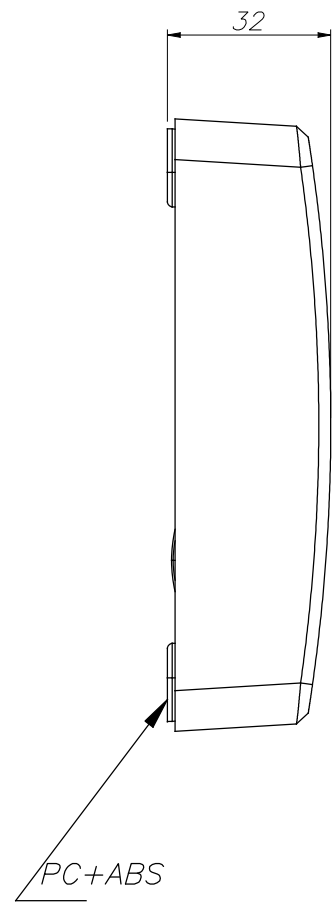

PX-0439-NEG

V0

GROVE Wall fixture

Description

Wall light for indoor and outdoor use.

For frontal lighting and downlighting. Structure material: ABS. Structure finish: White, Grey, Black. Diffuser material: Polycarbonate. Diffuser finish: Transparent. Warranty: 5 Years. 11 Product net weight (Kg): 0.3001 Product width or diameter (mm): 120 Product height (mm): 120 Product aperture (mm): 32 1 Class II. IP: IP65. IK: IK10. LED. No. of lampholders or LEDs: 11. LED brand: SUNPU. Driver brand: DRIVER AC. Maximum power of light source: 2.6 W. Colour temperature: Neutral white - 4000K. Colour rendering index: 80. Hours of life: 36.000h L70B30. UGR: 10. Photobiological risk: RG0. % de Flickering: 4.1%. Real flux (lm): 89. Nominal flux (lm): 300. Lm/Real W: 29. Voltage and frequency range: 220-240 VAC. Voltage: 6 V. Intensity: 40 mA. Gear included: Yes, electronic. Total power: 3.1 W. Power factor: 0.43.

Finish

White
Grey
Black
Transparent

Material

ABS
Polycarbonate

TECHNICAL CHARACTERISTICS

Light source

Light source: LED SUNPU
Output (W): 2.6 W
Total power consumption (W): 3.1 W
Color temperature: Neutral white - 4000K
CRI: 80
Real Lumen: 89
Nominal Lumen: 300
Qty Leds: 11
Lm/Real W: 29
Life Time: 36.000h L70B30
Bin / Grup: wg9
UGR: 10
Photobiological risk: RG0

GEAR

Brand: DRIVER AC
Gear included: Yes, electronic
Voltage / Frequency:
100-240V/50-60Hz
Power Factor: 0.43
Flickering: 4.1%

Luminaire

Recessed: No
Uv Protection: NA
Warranty: 5 Years

Logistics

Energy Efficiency: LED A++
EAN Code: 8435381497248
Net Weight (Kg): 0.300
Weight in Kg (packaged): 0.391
Packing: 130 x 100 x 130
Masterbox: 20

The photograph may not match the reference exactly. Please read the product description to identify the finish.

PLANTILLA DE INSTALACIÓN
INSTALLATION TEMPLATE