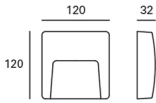

PX-0439-NEG

V0

GROVE Wall fixture

Description

Wall light for indoor and outdoor use.

For frontal lighting and downlighting. Structure material: ABS. Structure finish: White, Grey, Black. Diffuser material: Polycarbonate. Diffuser finish: Transparent. Warranty: 5 Years. 11 Product net weight (Kg): 0.3001 Product width or diameter (mm): 120 Product height (mm): 120 Product aperture (mm): 32 1 Class II. IP: IP65. IK: IK10. LED. No. of lampholders or LEDs: 11. LED brand: SUNPU. Driver brand: DRIVER AC. Maximum power of light source: 2.6 W. Colour temperature: Neutral white - 4000K. Colour rendering index: 80. Hours of life: 36.000h L70B30. UGR: 10. Photobiological risk: RG0. % de Flickering: 4.1%. Real flux (lm): 89. Nominal flux (lm): 300. Lm/Real W: 29. Voltage and frequency range: 220-240 VAC. Voltage: 6 V. Intensity: 40 mA. Gear included: Yes, electronic. Total power: 3.1 W. Power factor: 0.43.

Finish

White
Grey
Black
Transparent

Material

ABS
Polycarbonate

TECHNICAL CHARACTERISTICS

Light source

Light source: LED SUNPU
Output (W): 2.6 W
Total power consumption (W): 3.1 W
Color temperature: Neutral white - 4000K
CRI: 80
Real Lumen: 89
Nominal Lumen: 300
Qty Leds: 11
Lm/Real W: 29
Life Time: 36.000h L70B30
Bin / Grup: wg9
UGR: 10
Photobiological risk: RG0